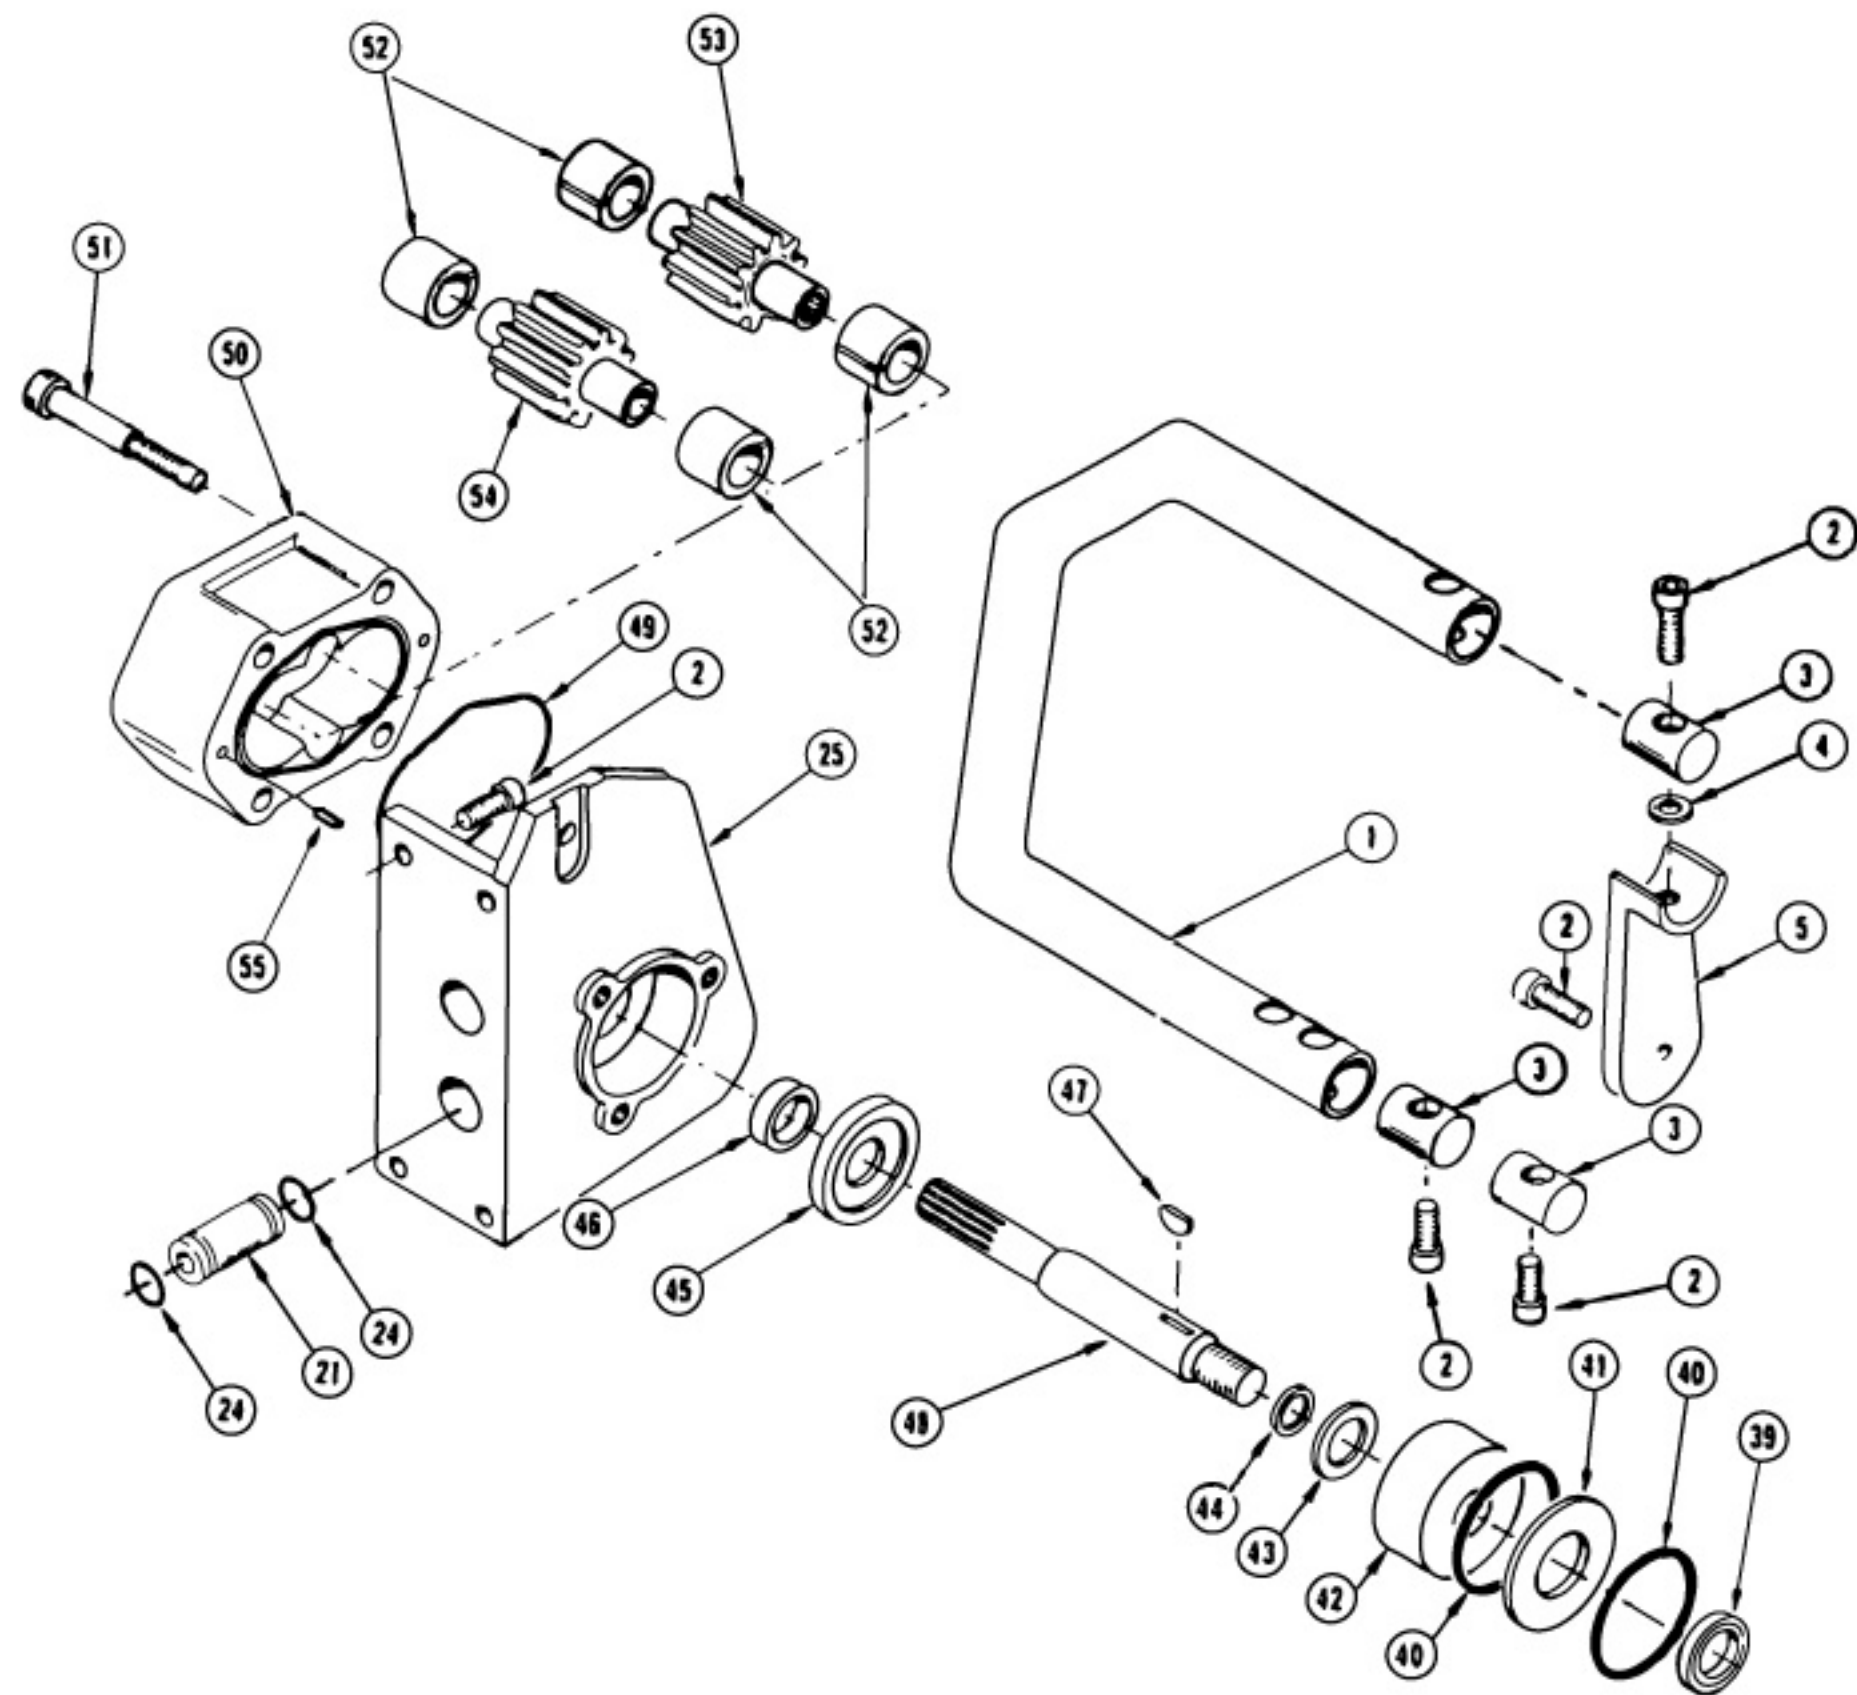

Location	Part Number	Description
6	00717	O-RING 2-010 R16
7	01604	O-RING 3-910 R17 90D BUNA
8	02926	VALVE SPOOL OC-CCW
8	02925	VALVE SPOOL OC-CW
9	02931	VALVE CAP (ON-OFF)
10	03279	ROLL PIN
11	02941	TRIGGER (MACHINING)
12	03278	ROLL PIN
13	02915	TORSION SPRING
14	02943	SAFETY CATCH (MACH)
15	02945	VALVE HANDLE SUB ASSY
16	00094	SCREW
17	06830	HOSE WHIP-100R1+ 18"-8NPT-8SAE
18	02911	HOSE CLIP
20	03010	PLUG ASSY KIT
22	02920	ON-OFF VALVE SPACER
23	02916	COMP COIL SPRING
26	01362	O-RING 2-011 R16
27	02917	OILER HOLE PLUG
28	00955	1/8" PIPE PLUG (ALLEN CSK)

Location	Part Number	Description
19	03806	SOLE PLATE ASSY
30	03821	STUD
31	03827	WASHER STAINLESS
32	03819	KNOB

Location	Part Number	Description
2	02764	HSHCS 5/16x3/4 SST
29	04046	GUARD ASSY.MACHINED
33	01714	NUT HEAVY HEX JAM
33	03273	HEAVY HEX JAM NUT PLATED
34	03802	OUTER FLANGE
35	03969	SPIROL PIN 3/8X3/4 HCP
36	03803	DRIVE FLANGE
37	03810	SEAL RACE
38	03811	SEAL CARRIER
56	01211	O-RING 2-016 R16 70D BUNA
56	03970	GPM STICKER 10-15 2000PSI

Location	Part Number	Description
1	02654	HANDLE BAR
2	02764	HSHCS 5/16x3/4 SST
3	02649	HANDLE BAR RETAINER
4	02643	NEOPRENE WASHER
21	00174	OIL TUBE
24	00175	O-RING 2-014 R17 90D BUNA
25	35286	MOTOR HOUSING ASSY
39	03823	SEAL
40	01262	O-RING 2-031 R16 70D BUNA
41	03822	SEAL CARRIER WASHER
42	03109	BALL BEARING
43	28665	SUPPORT WASHER
44	00708	RETAINER RING
45	03812	SPACER WASHER
46	03824	SEAL
47	00600	KEY #605 3/16x5/8 SST
48	03813	MOTOR SHAFT
49	00253	O-RING 2-038 R16 70D BUNA
50	35285	MOTOR CAP ASSY
51	01217	HSHCS 3/8-16UNCx2-1/4SST CDPLT
52	03826	BEARING 13DU12
53	03818	GEAR
54	04033	IDLER GEAR