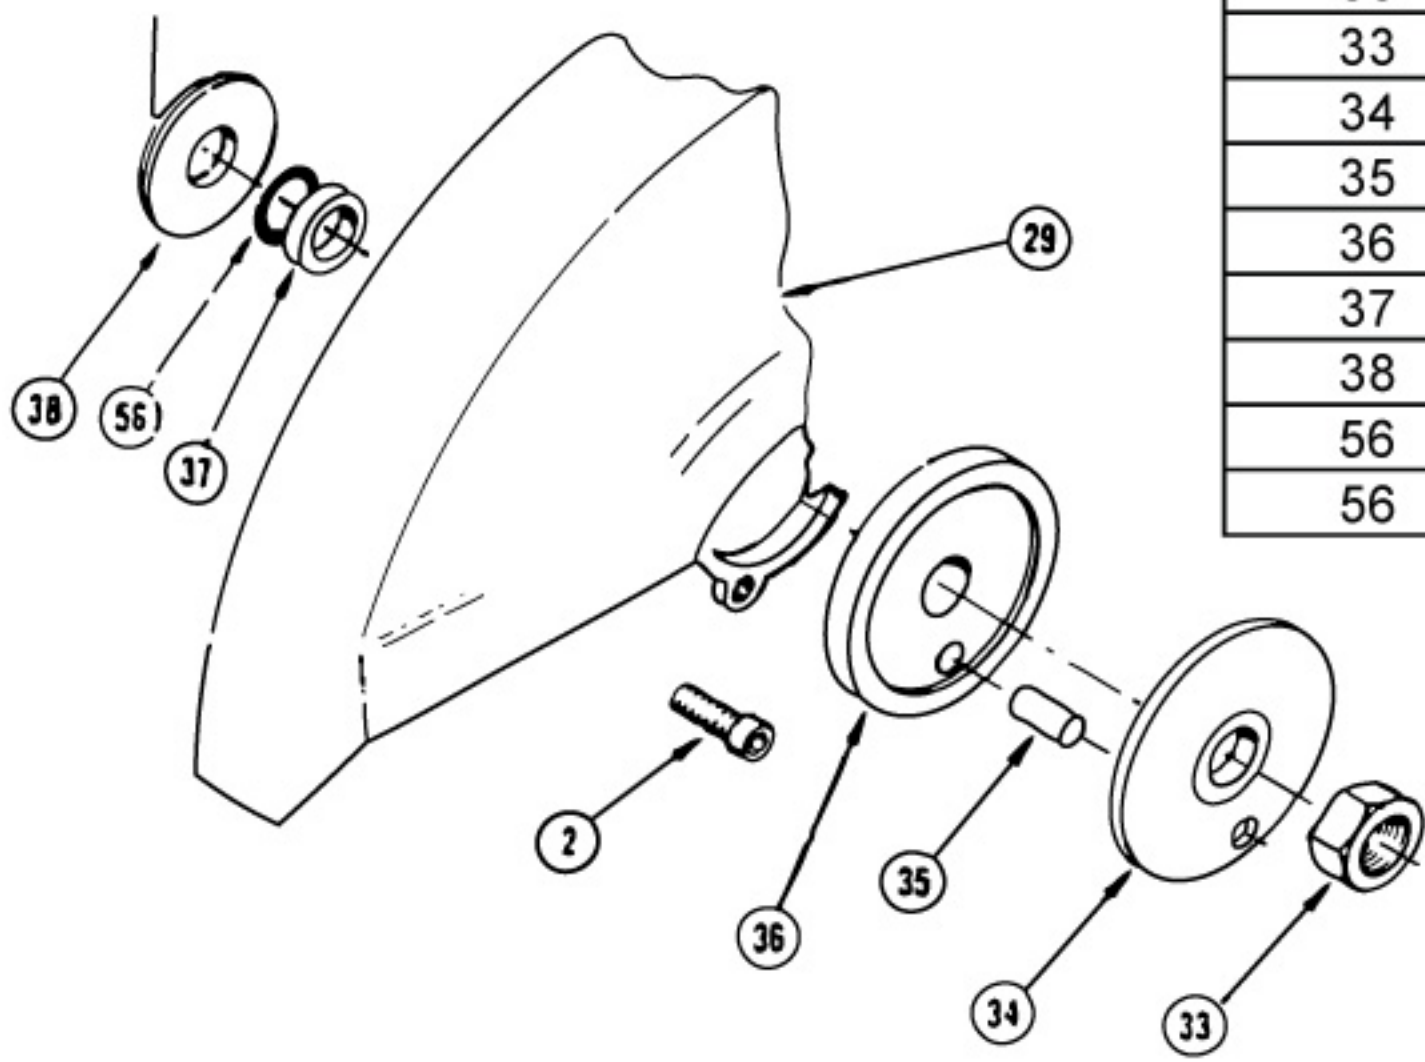

Location	Part Number	Description
6	00717	O-RING 2-010 R16
7	01604	O-RING 3-910 R17 90D BUNA
8	02926	VALVE SPOOL OC-CCW
8	02925	VALVE SPOOL OC-CW
9	02931	VALVE CAP (ON-OFF)
10	03279	ROLL PIN
11	02941	TRIGGER (MACHINING)
12	03278	ROLL PIN
13	02915	TORSION SPRING
14	02943	SAFETY CATCH (MACH)
15	02945	VALVE HANDLE SUB ASSY
16	00094	SCREW
17	06830	HOSE WHIP-100R1+ 18"-8NPT-8SAE
18	02911	HOSE CLIP
20	03010	PLUG ASSY KIT
22	02920	ON-OFF VALVE SPACER
23	02916	COMP COIL SPRING
26	01362	O-RING 2-011 R16
27	02917	OILER HOLE PLUG
28	00955	1/8" PIPE PLUG (ALLEN CSK)

Location	Part Number	Description
19	03806	SOLE PLATE ASSY
30	03821	STUD
31	03827	WASHER STAINLESS
32	03819	KNOB

Location	Part Number	Description
2	02764	HSHCS 5/16x3/4 SST
29	04046	GUARD ASSY.MACHINED
33	01714	NUT HEAVY HEX JAM
33	03273	HEAVY HEX JAM NUT PLATED
34	03802	OUTER FLANGE
35	03969	SPIROL PIN 3/8X3/4 HCP
36	03803	DRIVE FLANGE
37	03810	SEAL RACE
38	03811	SEAL CARRIER
56	01211	O-RING 2-016 R16 70D BUNA
56	03970	GPM STICKER 10-15 2000PSI

Location	Part Number	Description
1	02654	HANDLE BAR
2	02764	HSHCS 5/16x3/4 SST
3	02649	HANDLE BAR RETAINER
4	02643	NEOPRENE WASHER
21	00174	OIL TUBE
24	00175	O-RING 2-014 R17 90D BUNA
25	35286	MOTOR HOUSING ASSY
39	03823	SEAL
40	01262	O-RING 2-031 R16 70D BUNA
41	03822	SEAL CARRIER WASHER
42	03109	BALL BEARING
43	28665	SUPPORT WASHER
44	00708	RETAINER RING
45	03812	SPACER WASHER
46	03824	SEAL
47	00600	KEY #605 3/16x5/8 SST
48	03813	MOTOR SHAFT
49	00253	O-RING 2-038 R16 70D BUNA
50	35285	MOTOR CAP ASSY
51	01217	HSHCS 3/8-16UNCx2-1/4SST CDPLT
52	03826	BEARING 13DU12
53	03818	GEAR
54	04033	IDLER GEAR