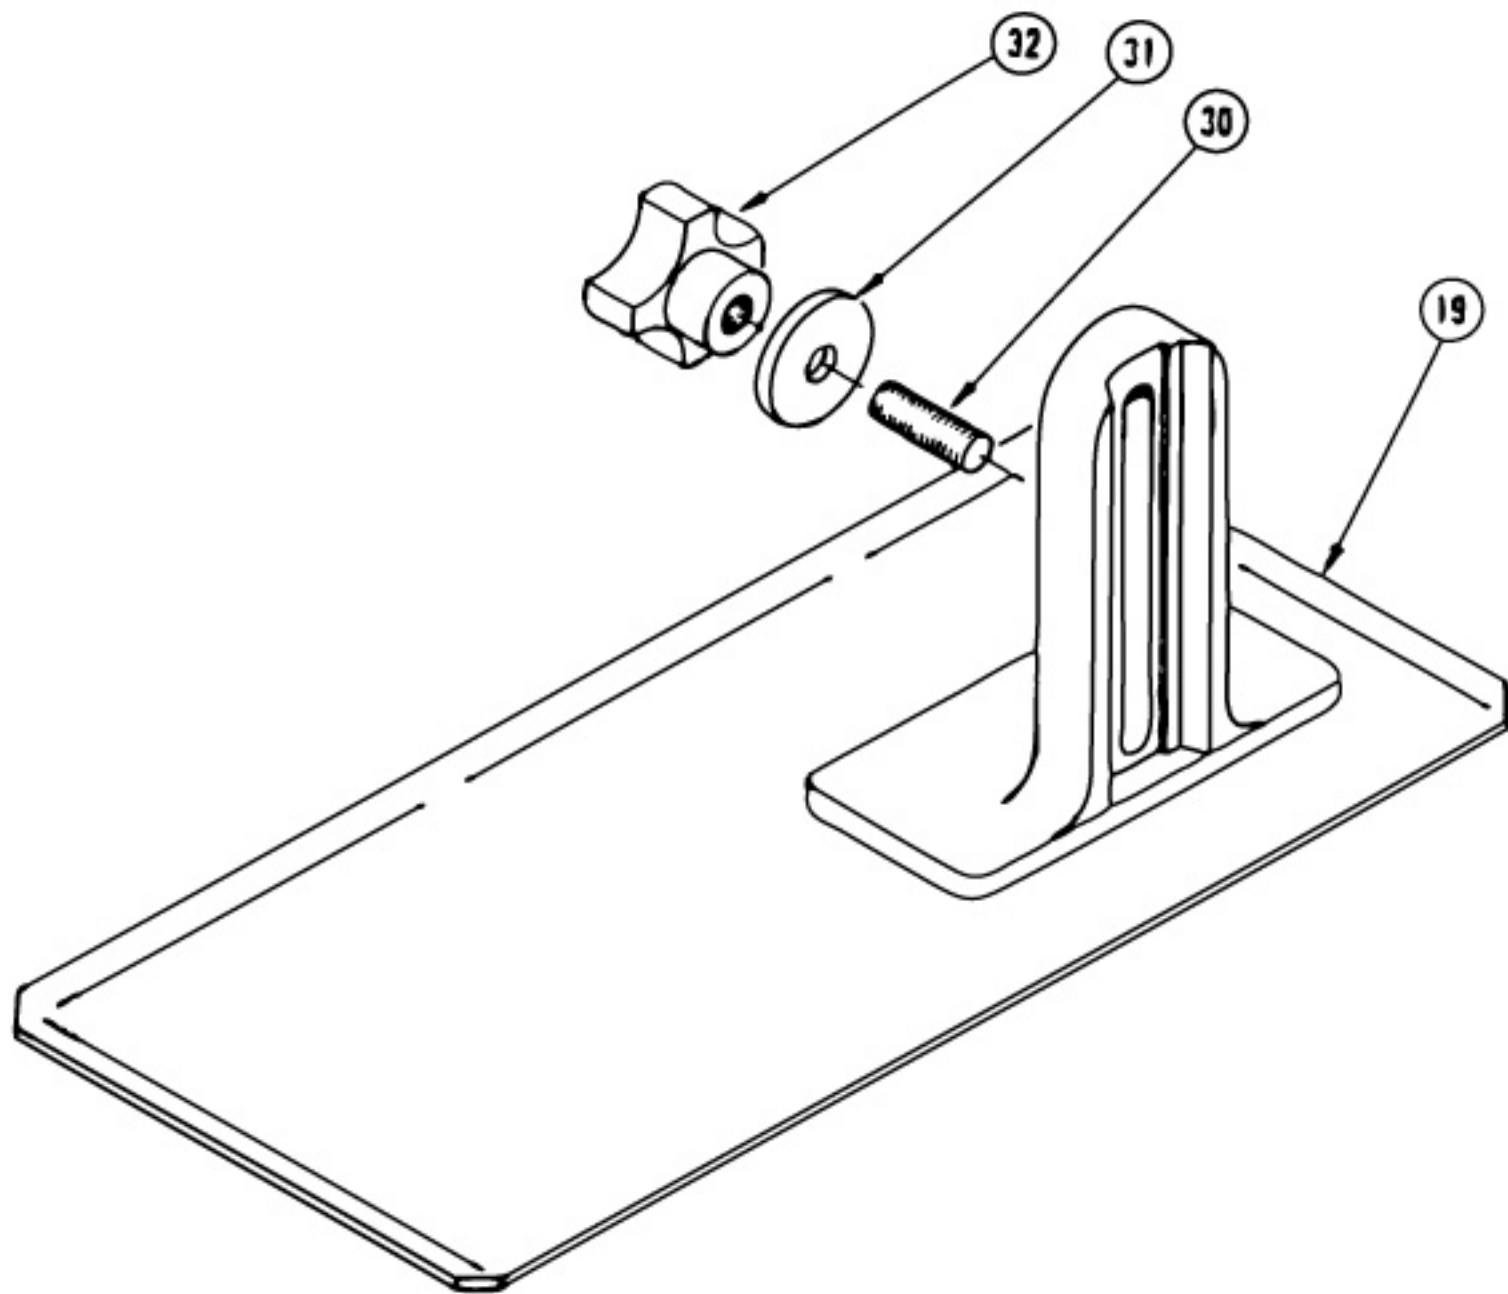

Location	Part Number	Description
6	00717	O-RING 2-010 R16
7	01604	O-RING 3-910 R17 90D BUNA
8	02926	VALVE SPOOL OC-CCW
8	02925	VALVE SPOOL OC-CW
9	02931	VALVE CAP (ON-OFF)
10	03279	ROLL PIN
11	02941	TRIGGER (MACHINING)
12	03278	ROLL PIN
13	02915	TORSION SPRING
14	02943	SAFETY CATCH (MACH)
15	02945	VALVE HANDLE SUB ASSY
16	00094	SCREW
17	06830	HOSE WHIP-100R1+ 18"-8NPT-8SAE
18	02911	HOSE CLIP
20	03010	PLUG ASSY KIT
22	02920	ON-OFF VALVE SPACER
23	02916	COMP COIL SPRING
26	01362	O-RING 2-011 R16
27	02917	OILER HOLE PLUG
28	00955	1/8" PIPE PLUG (ALLEN CSK)

Location	Part Number	Description
19	03806	SOLE PLATE ASSY
30	03821	STUD
31	03827	WASHER STAINLESS
32	03819	KNOB

Location	Part Number	Description
2	02764	HSHCS 5/16x3/4 SST
29	04046	GUARD ASSY.MACHINED
33	01714	NUT HEAVY HEX JAM
33	03273	HEAVY HEX JAM NUT PLATED
34	03802	OUTER FLANGE
35	03969	SPIROL PIN 3/8X3/4 HCP
36	03803	DRIVE FLANGE
37	03810	SEAL RACE
38	03811	SEAL CARRIER
56	01211	O-RING 2-016 R16 70D BUNA
56	03970	GPM STICKER 10-15 2000PSI

Location	Part Number	Description
1	02654	HANDLE BAR
2	02764	HSHCS 5/16x3/4 SST
3	02649	HANDLE BAR RETAINER
4	02643	NEOPRENE WASHER
21	00174	OIL TUBE
24	00175	O-RING 2-014 R17 90D BUNA
25	35286	MOTOR HOUSING ASSY
39	03823	SEAL
40	01262	O-RING 2-031 R16 70D BUNA
41	03822	SEAL CARRIER WASHER
42	03109	BALL BEARING
43	28665	SUPPORT WASHER
44	00708	RETAINER RING
45	03812	SPACER WASHER
46	03824	SEAL
47	00600	KEY #605 3/16x5/8 SST
48	03813	MOTOR SHAFT
49	00253	O-RING 2-038 R16 70D BUNA
50	35285	MOTOR CAP ASSY
51	01217	HSHCS 3/8-16UNCx2-1/4SST CDPLT
52	03826	BEARING 13DU12
53	03818	GEAR
54	04033	IDLER GEAR