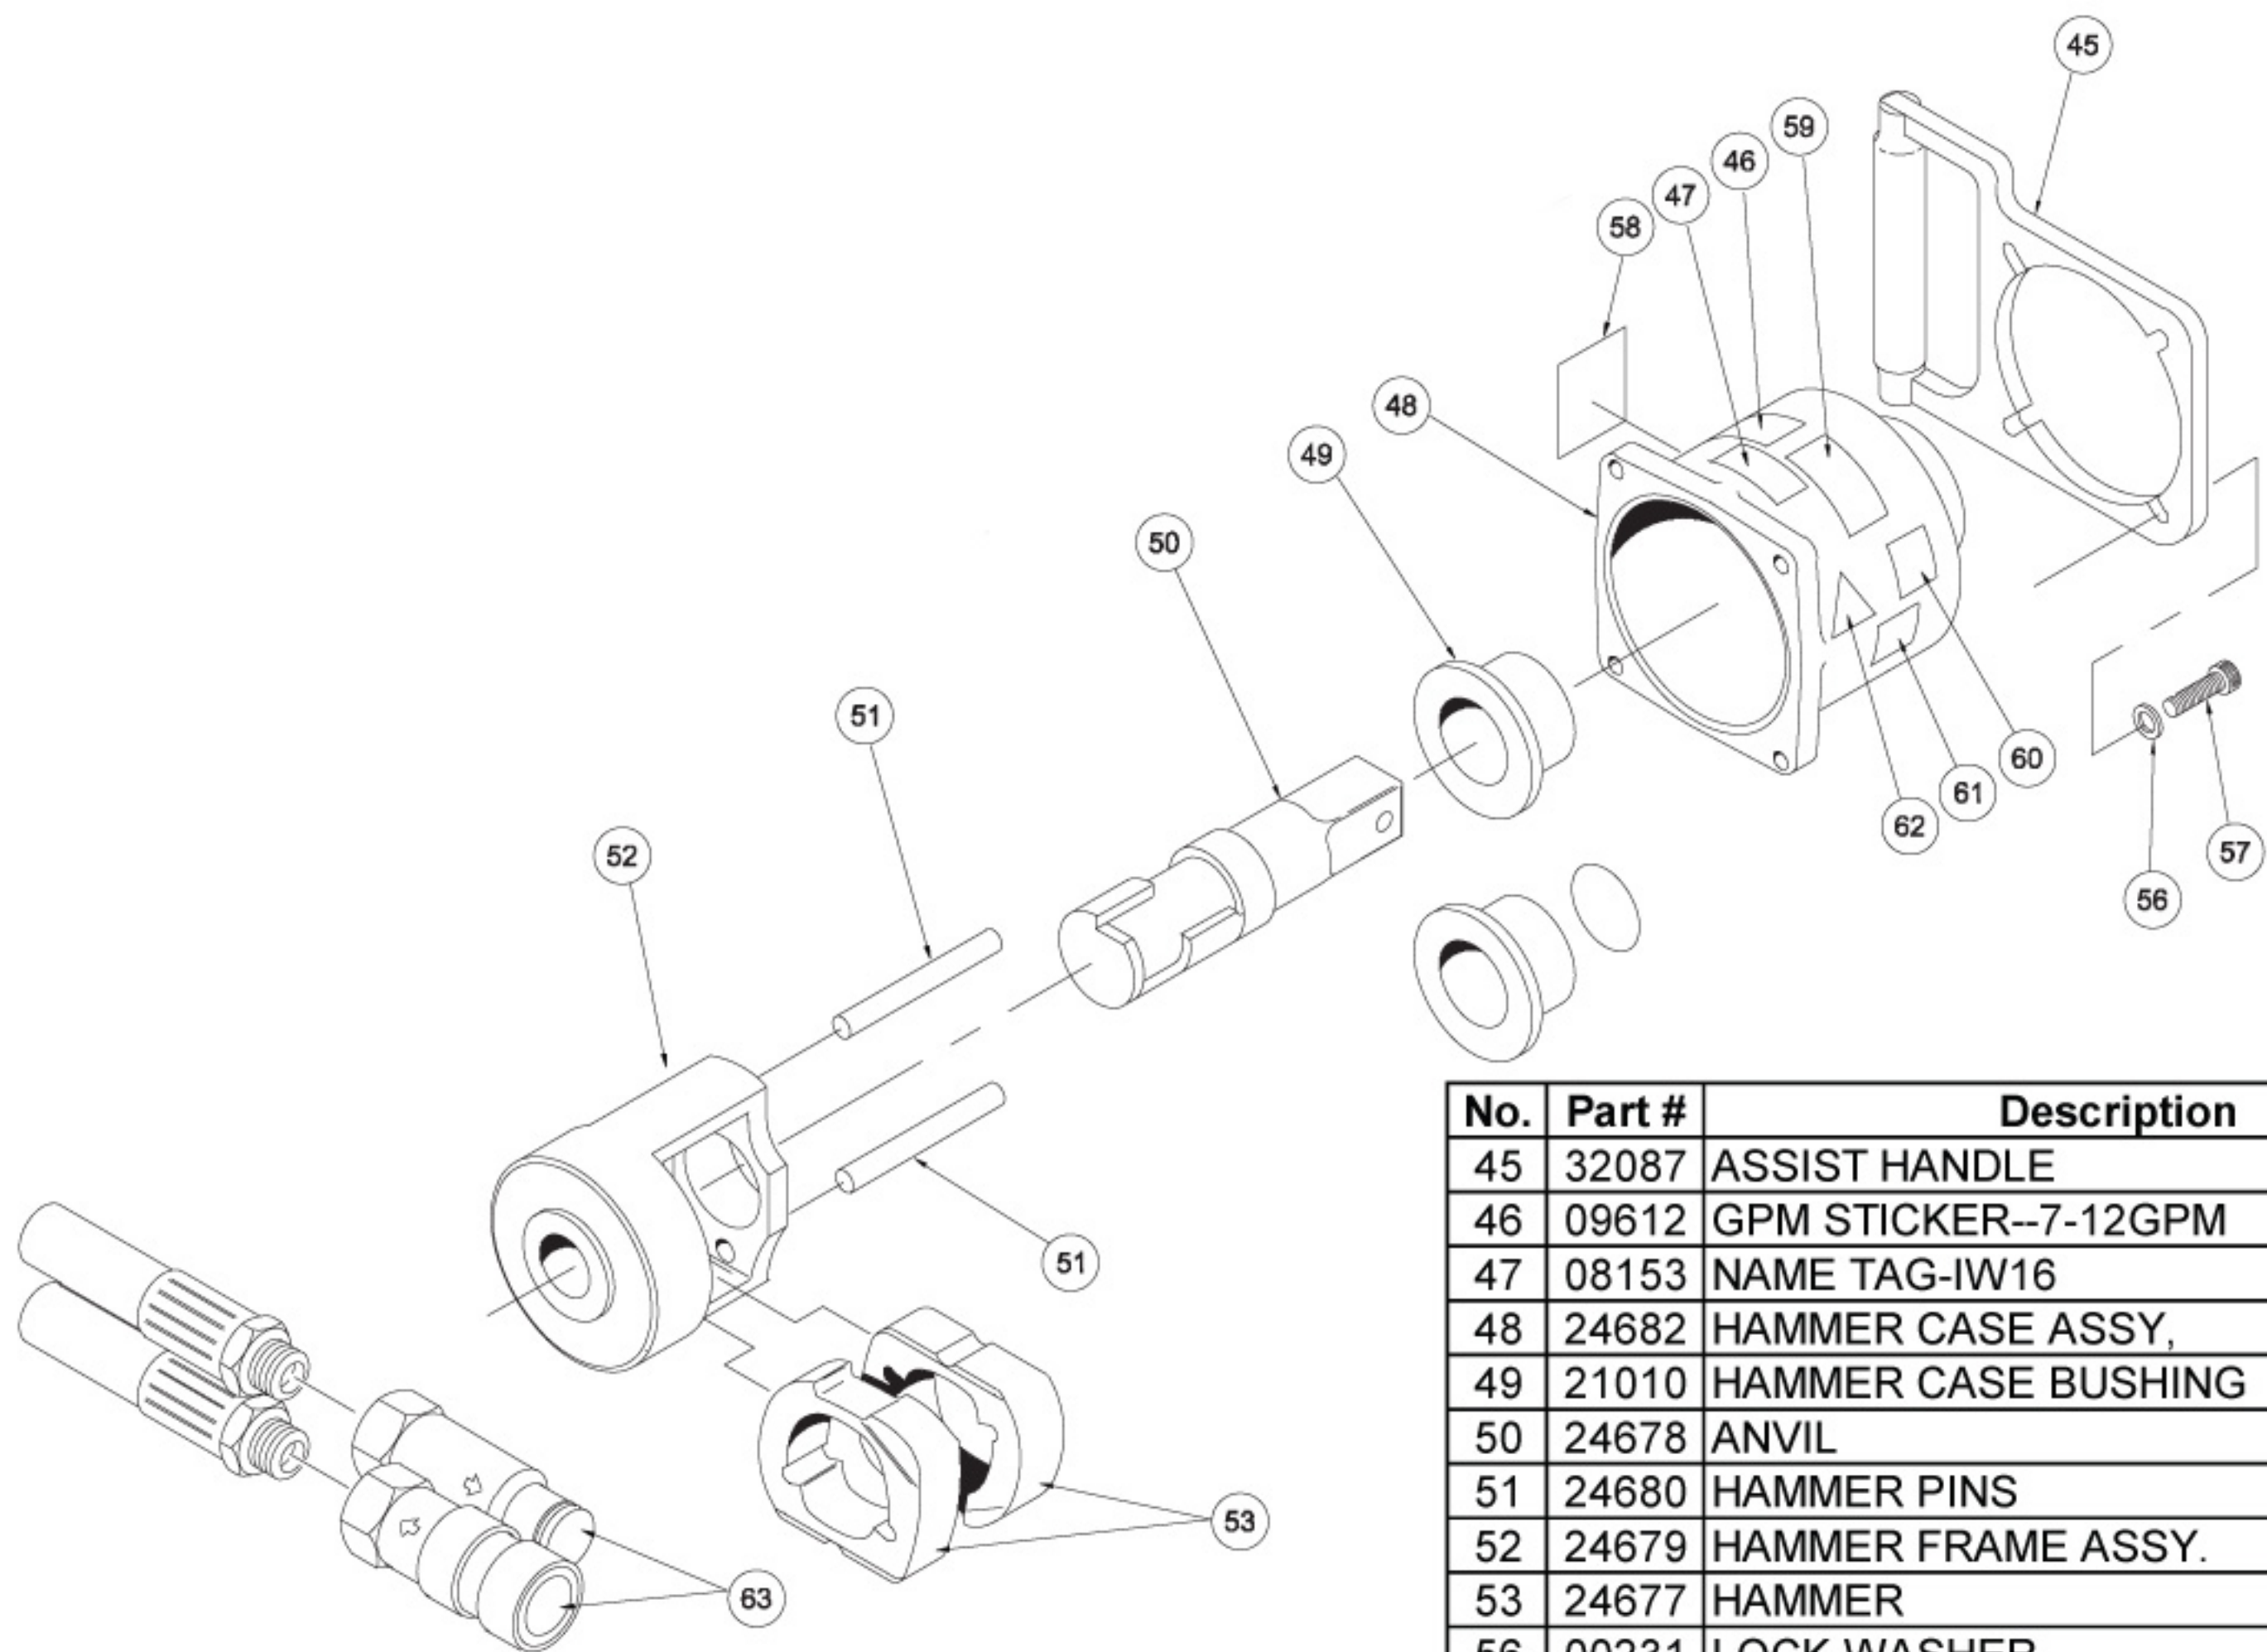

No.	Part #	Description
1	22064	ROD WIPER
2	00026	O-RING 2-008 R16
3	22063	SPOOL CAP
4	06533	O-RING 3-916 R17 90D BUNA
5	23678	HEADED PUSH PIN
6	07998	ON/OFF SPOOL WELDMENT-OC
7	07986	RELIEF SEAT
8	08135	RELIEF POPPET
9	08131	SPOOL RETURN SPRING
10	08122	COIL SPRING
11	07982	SPRING REST

No.	Part #	Description
12	00255	O-RING 2-045 R16 70D BUNA
13	08137	MOTOR HOUSING ASSY
14	08146	BUSHING
15	08123	IDLER SHAFT
16	00255	O-RING 2-045 R16 70D BUNA
17	08136	MAIN SHAFT
18	08128	IDLER GEAR ASSY
19	17279	VALVE HANDLE ASSY
20	01211	O-RING 2-016 R16 70D BUNA
21	08015	SPIRAL BACK-UP RING -016
22	08016	RETAINING RING-3/4 EXT
23	00706	WASHER
24	09284	HSHCS 1/2-13UNCx1-3/4 SST
25	58631	SWIVEL FITTING
26	56725	HOSE ASSEMBLY PARKER
27	05965	ROLL PIN-1/4X1 1/2-MDK STNLS
28	08133	TRIGGER
29	08139	REVERSING SPOOL
30	01607	SETSCREW 1/4-20x1/4 CUP PT HS
31	04939	LEVER
32	04888	O-RING 2-124 R16 70D BUNA
33	08180	BACK-UP RING-124
34	08125	SEAL BACK-UP WASHER
35	00663	RETAINER RING
36	00016	O-RING 2-015 R16 70D BUNA
37	00717	O-RING 2-010 R16
38	07995	INSERT
39	08147	THRUST BEARING RACE
40	08148	THRUST NEEDLE BEARING
41	00717	O-RING 2-010 R16
42	07984	RELIEF ADJUSTMENT SCREW
43	00429	NUT 5/16-18 HEX PLAIN GR 8
44	23817	THRUST SPACER
65	30136	STICKER, ROTATION DIRECTION
66	21986	HSHCS 1/2-13UNCx2.25 SST

No.	Part #	Description
45	32087	ASSIST HANDLE
46	09612	GPM STICKER--7-12GPM
47	08153	NAME TAG-IW16
48	24682	HAMMER CASE ASSY,
49	21010	HAMMER CASE BUSHING
50	24678	ANVIL
51	24680	HAMMER PINS
52	24679	HAMMER FRAME ASSY.
53	24677	HAMMER
56	00231	LOCK WASHER
57	09625	HSHCS 5/16-18UNC x 1-1/2 SST
58	66305	STICKER-SND PWR LVL-116
59	12412	WARNING STICKER-ELECTRICAL
60	28788	MANUAL STICKER
61	28323	STICKER "CE" 12MM
62	11207	CIRCUIT TYPE D STICKER
63	03971	FF COUPLER SET 3/8 BODY 3/8NPT