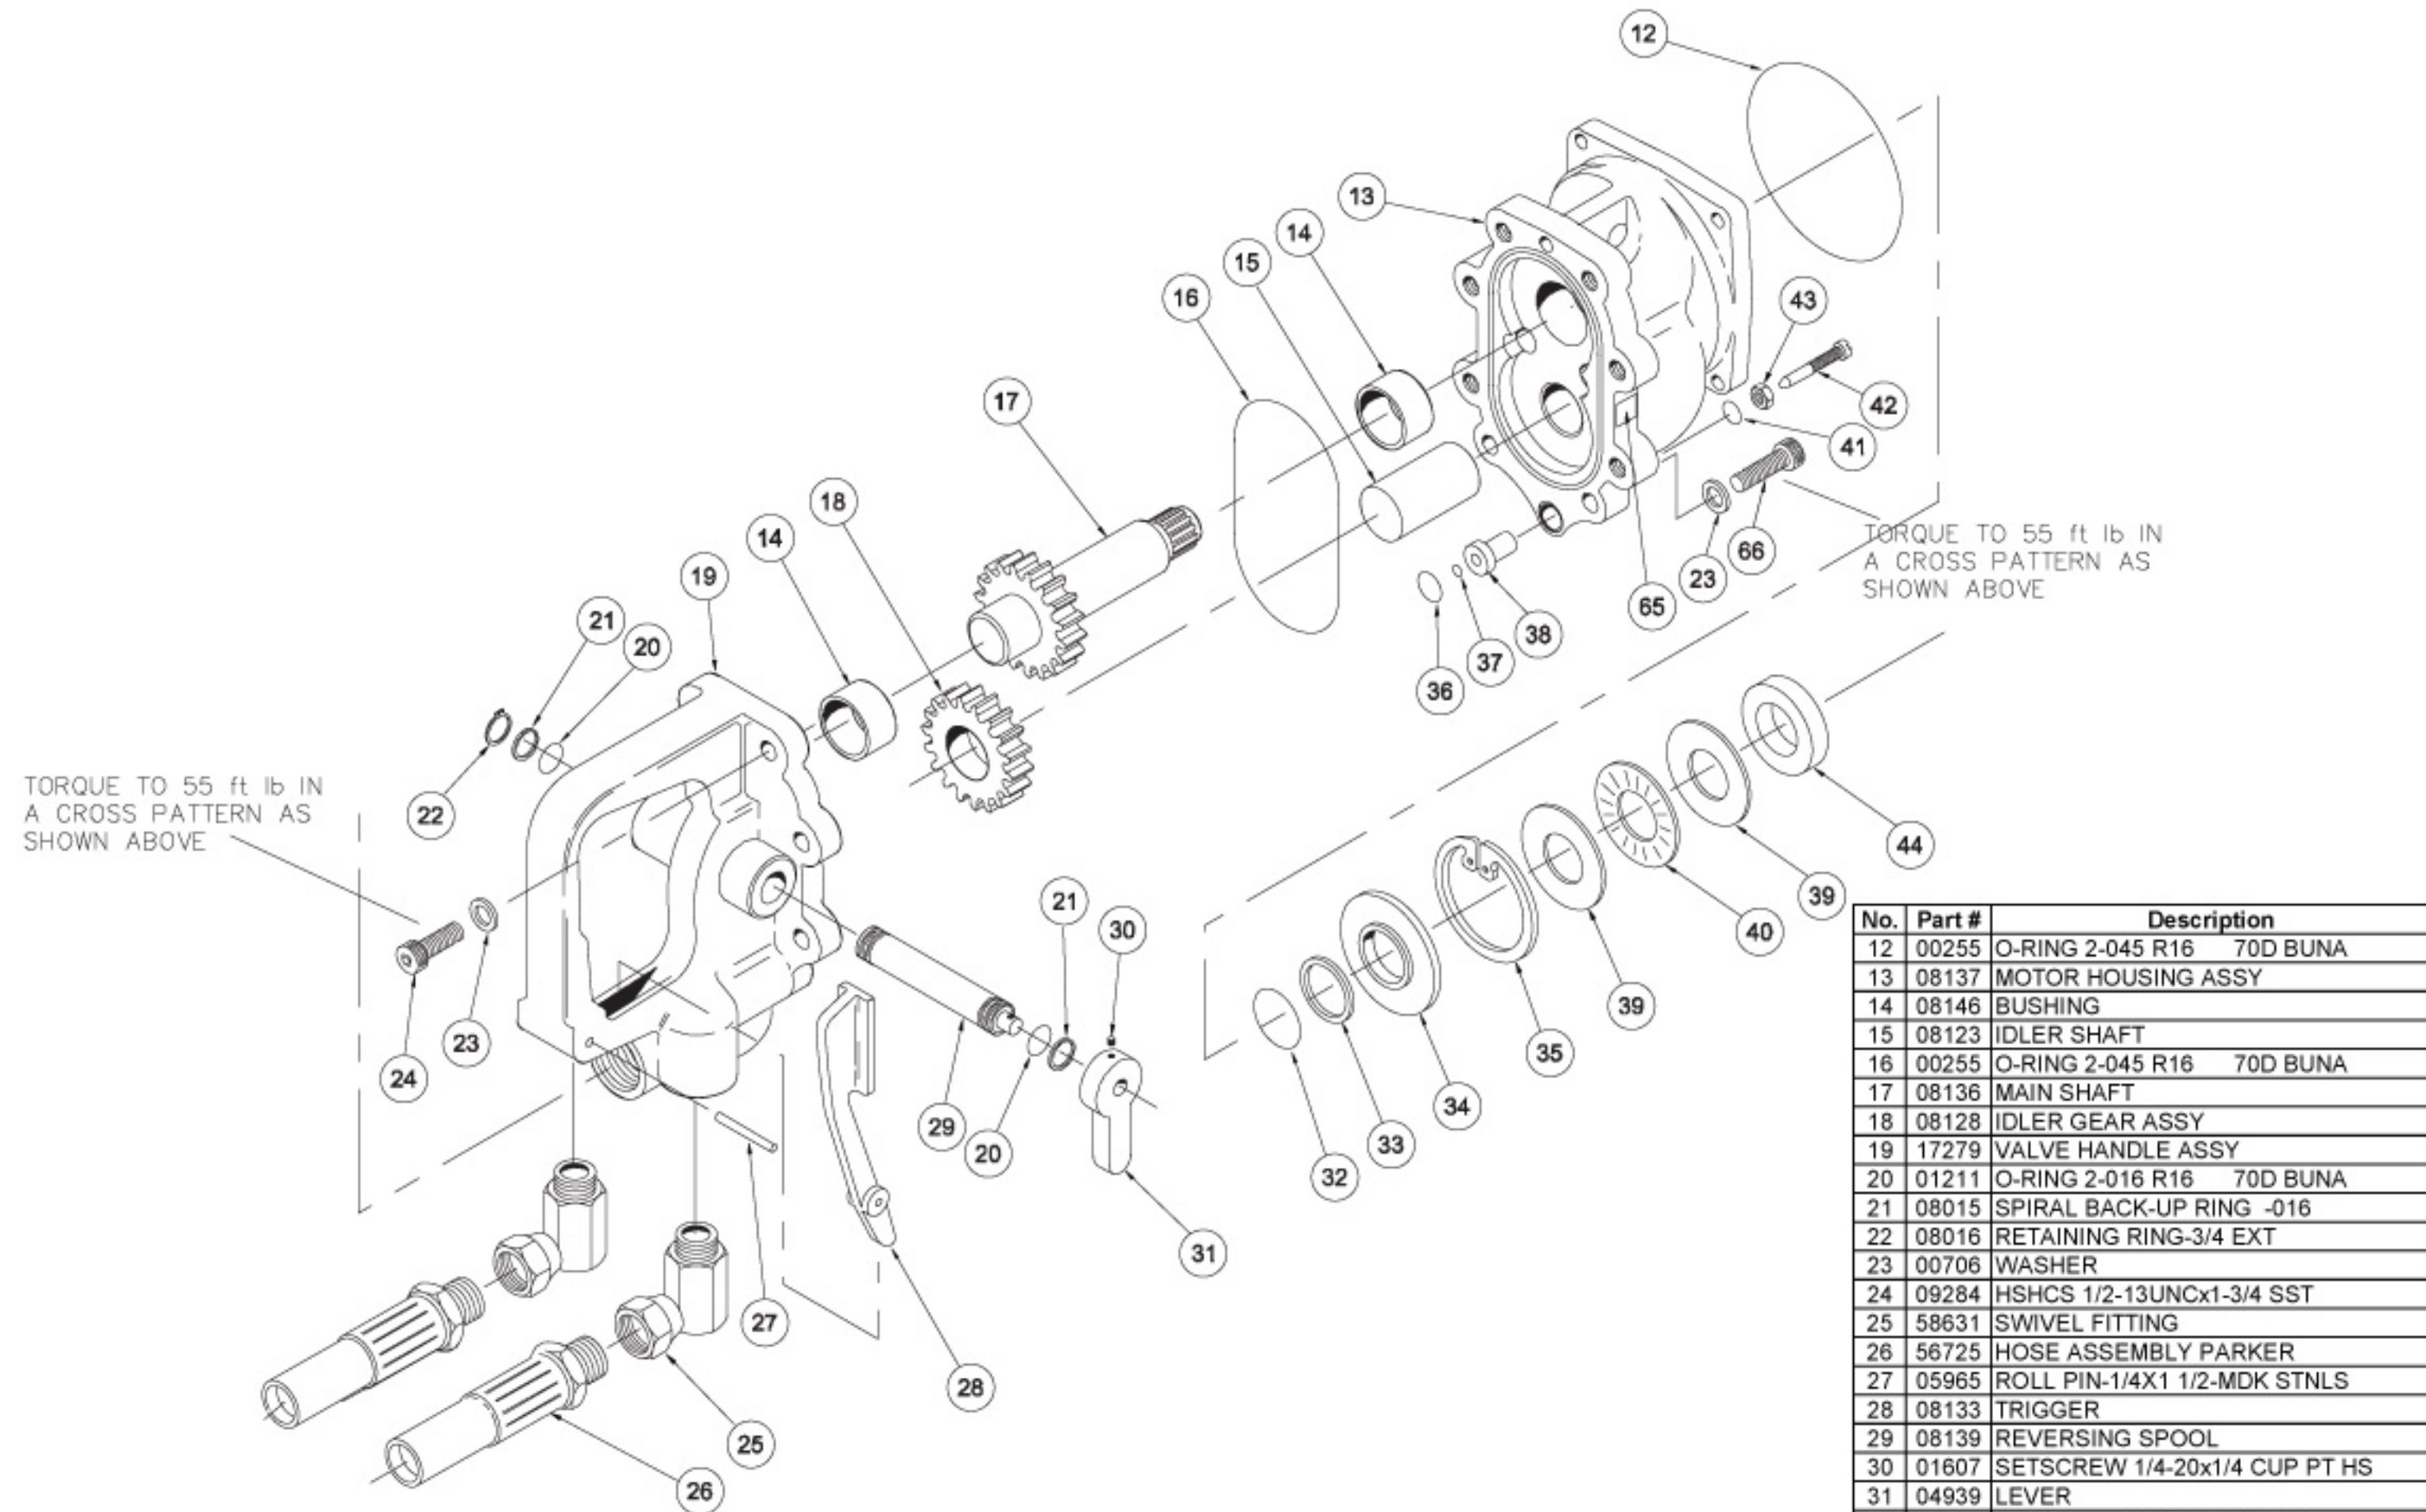

No.	Part #	Description
1	22064	ROD WIPER
2	00026	O-RING 2-008 R16
3	22063	SPOOL CAP
4	06533	O-RING 3-916 R17 90D BUNA
5	23678	HEADED PUSH PIN
6	07998	ON/OFF SPOOL WELDMENT-OC
7	07986	RELIEF SEAT
8	08135	RELIEF POPPET
9	08131	SPOOL RETURN SPRING
10	08122	COIL SPRING
11	07982	SPRING REST

No.	Part #	Description
12	00255	O-RING 2-045 R16 70D BUNA
13	08137	MOTOR HOUSING ASSY
14	08146	BUSHING
15	08123	IDLER SHAFT
16	00255	O-RING 2-045 R16 70D BUNA
17	08136	MAIN SHAFT
18	08128	IDLER GEAR ASSY
19	17279	VALVE HANDLE ASSY
20	01211	O-RING 2-016 R16 70D BUNA
21	08015	SPIRAL BACK-UP RING -016
22	08016	RETAINING RING-3/4 EXT
23	00706	WASHER
24	09284	HSHCS 1/2-13UNCx1-3/4 SST
25	58631	SWIVEL FITTING
26	56725	HOSE ASSEMBLY PARKER
27	05965	ROLL PIN-1/4X1 1/2-MDK STNLS
28	08133	TRIGGER
29	08139	REVERSING SPOOL
30	01607	SETSCREW 1/4-20x1/4 CUP PT HS
31	04939	LEVER
32	04888	O-RING 2-124 R16 70D BUNA
33	08180	BACK-UP RING-124
34	08125	SEAL BACK-UP WASHER
35	00663	RETAINER RING
36	00016	O-RING 2-015 R16 70D BUNA
37	00717	O-RING 2-010 R16
38	07995	INSERT
39	08147	THRUST BEARING RACE
40	08148	THRUST NEEDLE BEARING
41	00717	O-RING 2-010 R16
42	07984	RELIEF ADJUSTMENT SCREW
43	00429	NUT 5/16-18 HEX PLAIN GR 8
44	23817	THRUST SPACER
65	30136	STICKER, ROTATION DIRECTION
66	21986	HSHCS 1/2-13UNCx2.25 SST

No.	Part #	Description
45	32087	ASSIST HANDLE
46	09612	GPM STICKER--7-12GPM
47	08153	NAME TAG-IW16
48	24682	HAMMER CASE ASSY,
49	21010	HAMMER CASE BUSHING
50	24678	ANVIL
51	24680	HAMMER PINS
52	24679	HAMMER FRAME ASSY.
53	24677	HAMMER
56	00231	LOCK WASHER
57	09625	HSHCS 5/16-18UNC x 1-1/2 SST
58	66305	STICKER-SND PWR LVL-116
59	12412	WARNING STICKER-ELECTRICAL
60	28788	MANUAL STICKER
61	28323	STICKER "CE" 12MM
62	11207	CIRCUIT TYPE D STICKER
63	03971	FF COUPLER SET 3/8 BODY 3/8NPT