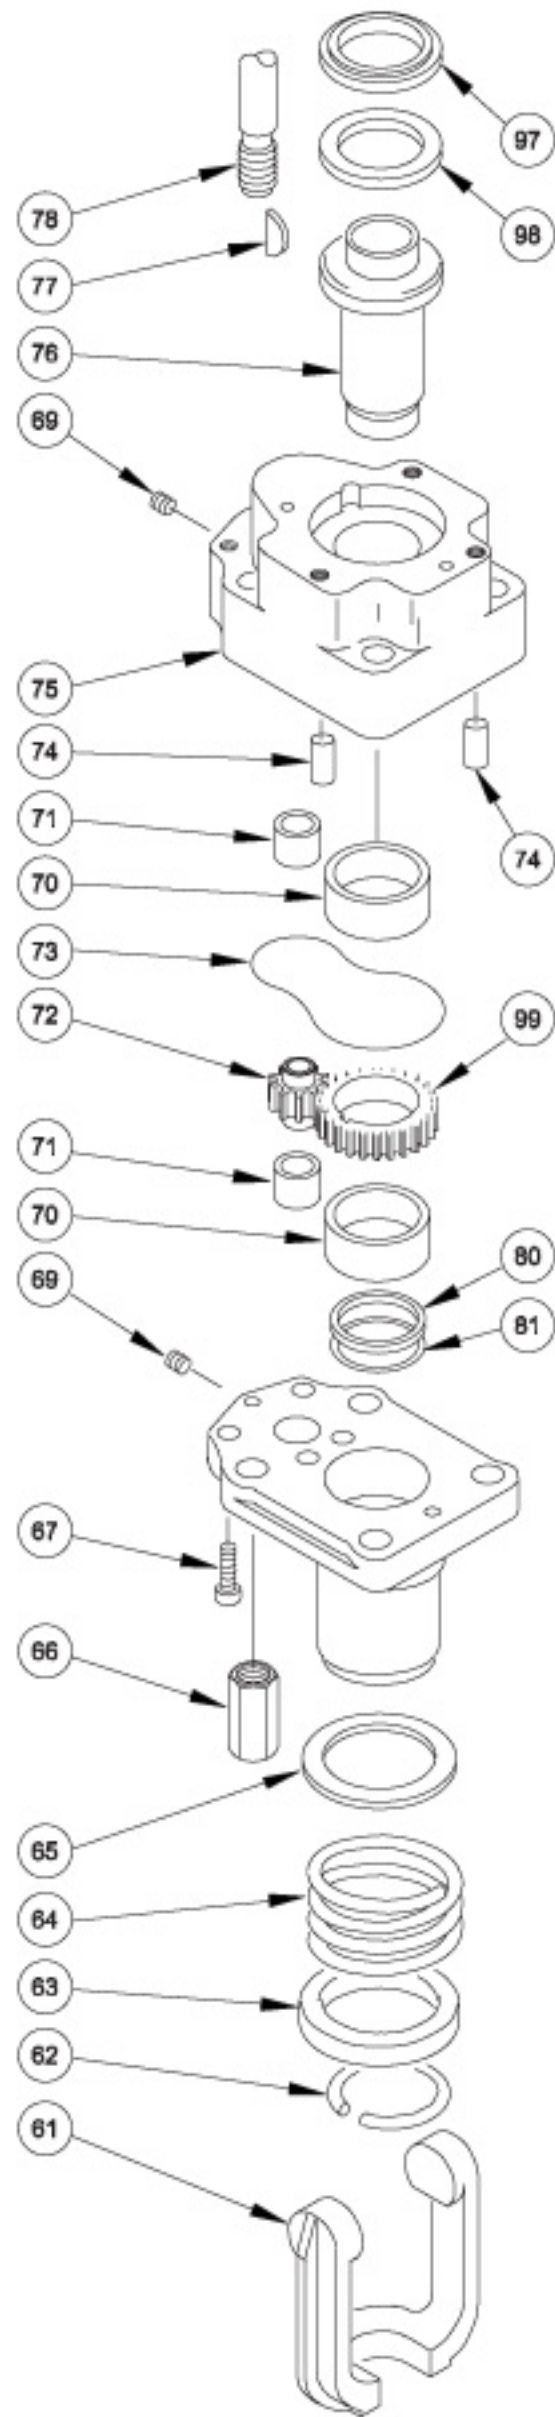

No.	Part #	Description
1	04763	AIR TUBE
2	07064	VENT PLUG
3	04964	HANDLE GRIP ASSEMBLY
4	01714	NUT HEAVY HEX JAM
5	04786	WASHER 5/8 TYPE A N PLATED
6	04794	O-RING 2-214 R16 70D BUNA
7	04147	LOCKNUT 1/2-20
8	04718	VALVE LEVER
9	04902	RETAINING RING 1-1/4 INTERNAL
10	04751	WASHER
11	04793	KAP SEAL
12	04775	CHARGE VALVE CAP
13	04052	O-RING 3-914 R17 90D BUNA
14	04051	CHARGING VALVE
17	00955	1/8" PIPE PLUG (ALLEN CSK)
18	01411	O-RING 3-906 R17 90D BUNA
19	04772	ORIFICE PLUG
20	01605	O-RING 3-908 R17 90D BUNA
34	01652	PIGTAIL HOSE ASSEMBLY 12 INCH
35	04781	INLET FLANGE
36	02688	HSHCS 5/16-18UNCx3/4 GR8
37	04792	KAP SEAL
38	02003	O-RING 2-113 R16 70D BUNA
39	04771	WASHER
40	04791	KAP SEAL
41	04795	O-RING 2-218 R16 70D BUNA
42	04777	THROTTLE VALVE
43	04778	BLOWER TUBE NUT
44	00016	O-RING 2-015 R16 70D BUNA
45	00175	O-RING 2-014 R17 90D BUNA
46	04660	HOUSING
47	00772	KEY 3/16 x 5/8
48	07291	MODIFIED CAPSCREW
49	04512	RETAINING RING 1/2 EXT
50	04764	SWIVEL FITTING
51	00106	O-RING 2-012 R16 70D BUNA
52	04765	INLET SWIVEL BODY
53	04767	STREET ELBOW 45: 3/8-18
54	05202	VALVE-AIR ONLY
55	04801	HOSE ASSEMBLY
104	04768	VALVE

No.	Part #	Description
79	04774	GASKET
80	23395	QUAD RING -327
81	23399	BACK-UP RING MS27595 -326
82	04769	DRIVE MOTOR CONTROL BLOCK
83	00634	NYLON CAP LOCK
84	01362	O-RING 2-011 R16
85	01605	O-RING 3-908 R17 90D BUNA
87	04753	MOTOR CONTROL KNOB
88	04773	VALVE GUIDE
89	04783	MOTOR CONTROL VALVE
90	04073	O-RING 2-231 R17 90D BUNA
91	30890	ROD SEAL 1-3/8x1-7/8x3/8
92	04755	SEAL WASHER
93	04790	CUP SEAL
94	03009	ROLL PIN
95	02688	HSHCS 5/16-18UNCx3/4 GR8
96	03047	ROLL PIN 3/16DIAx3/4