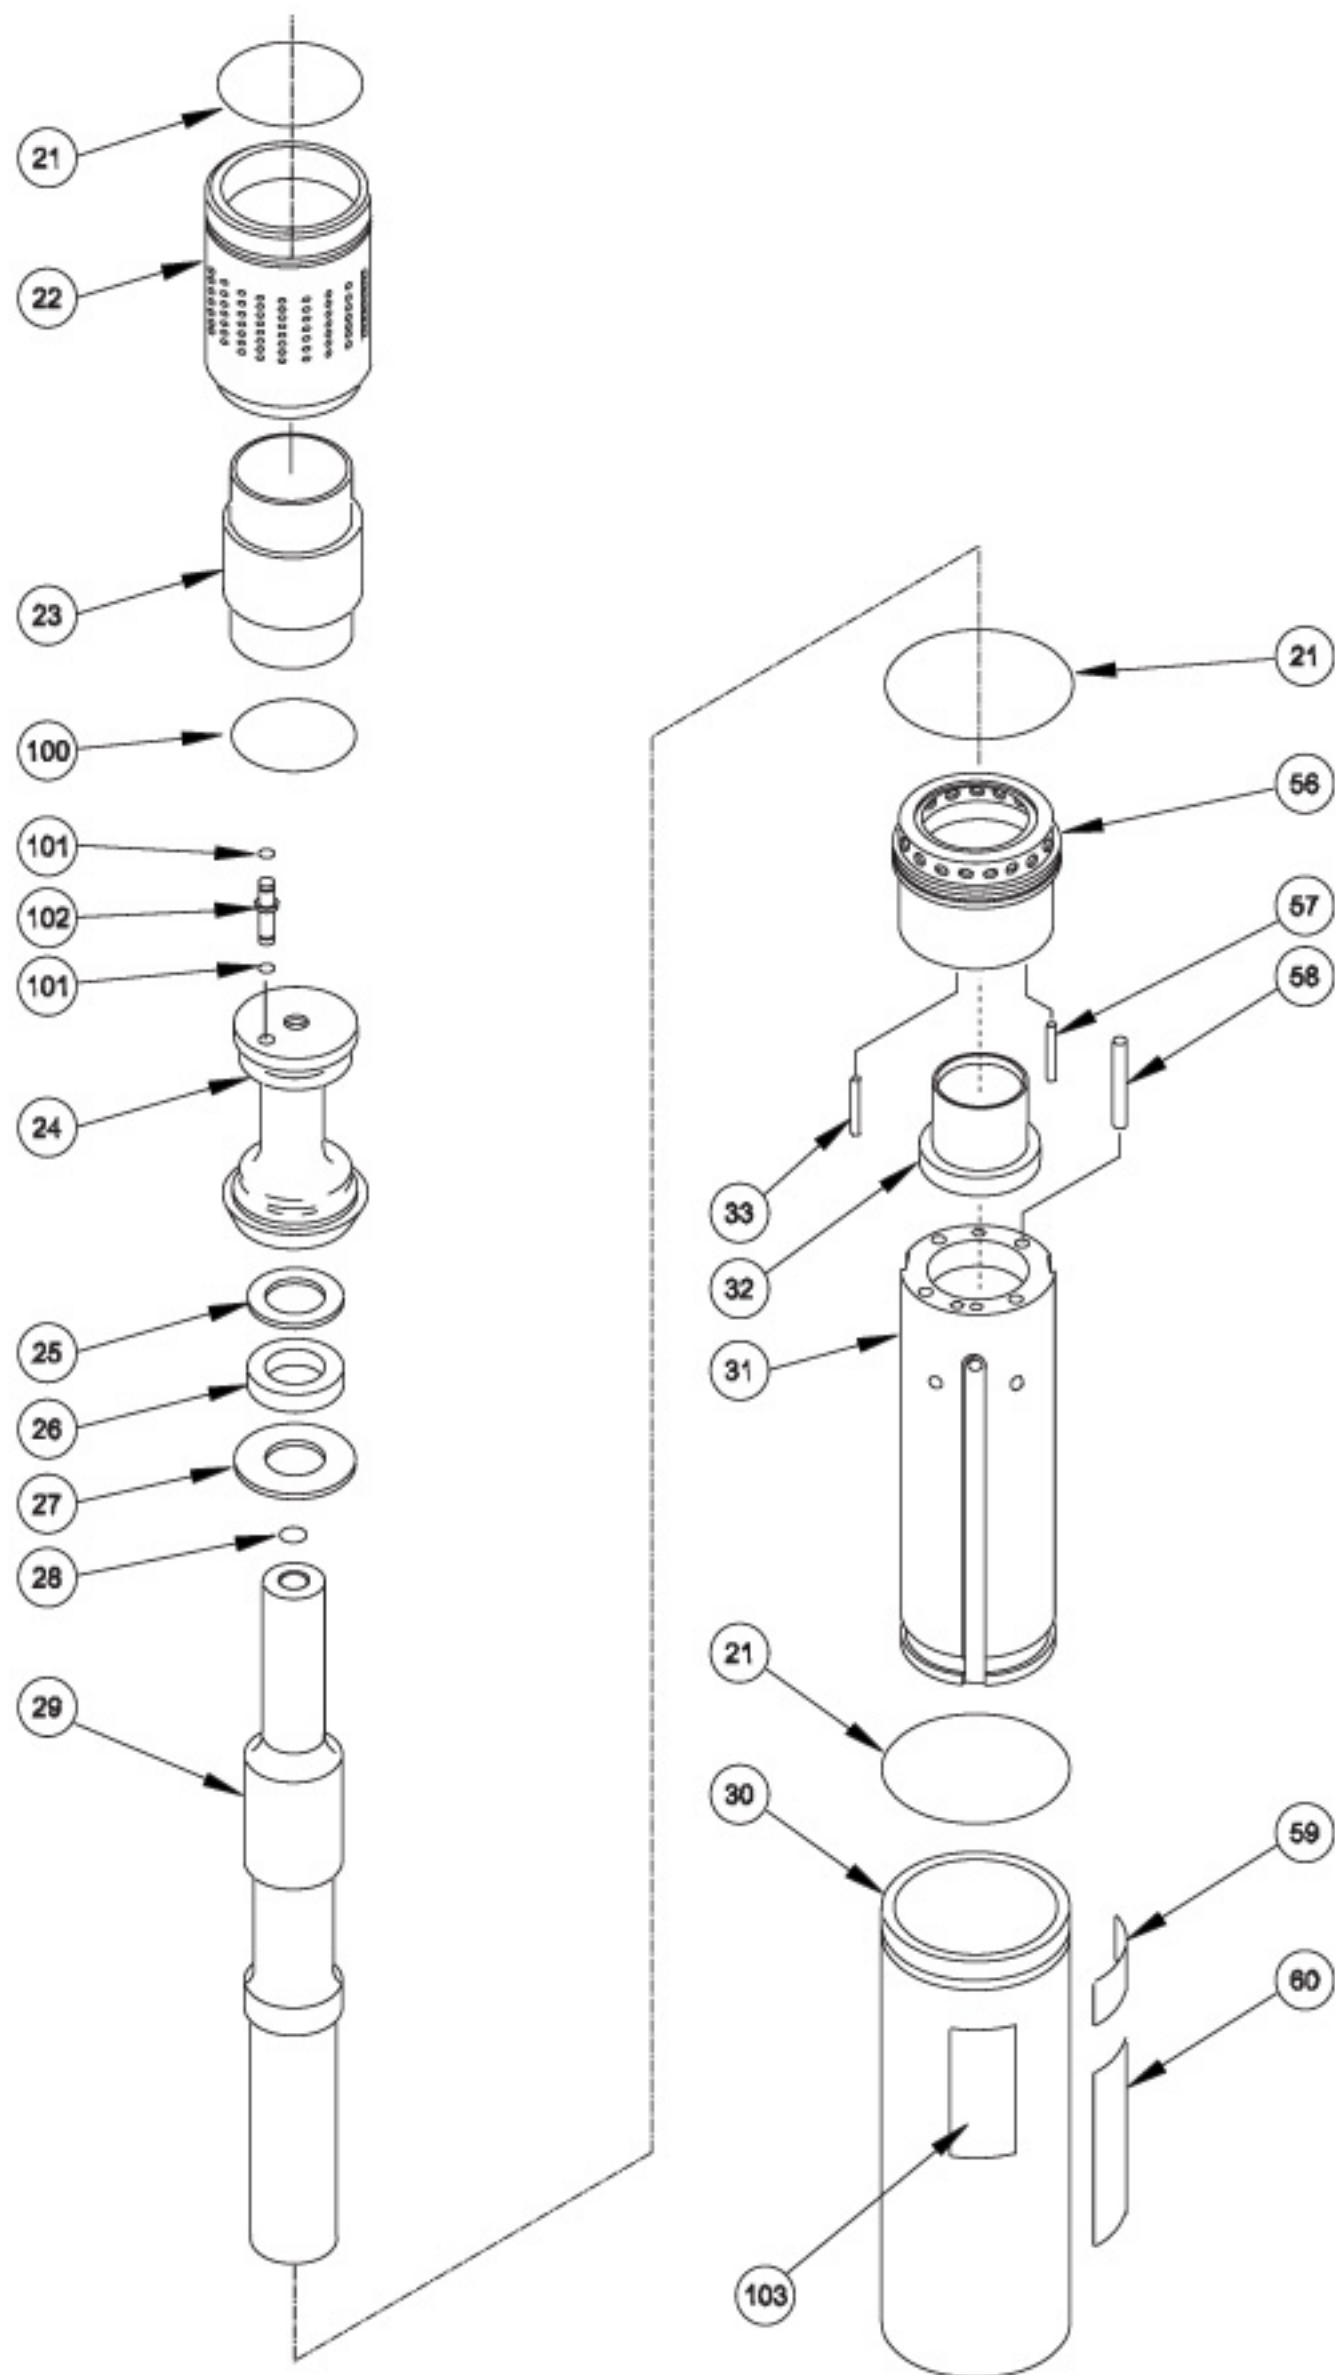

No.	Part #	Description
21	04054	O-RING 2-233 R17 90D BUNA
22	04060	ACCUMULATOR CYLINDER
23	04059	ACCUMULATOR DIAPHRAGM
24	04779	ACCUMULATOR CHAMBER
25	04780	BACK UP WASHER
26	04386	CUP SEAL
27	04750	WASHER
28	06268	TUBE SEAL
29	06265	PISTON
30	04068	FLOW SLEEVE TUBE
31	07889	FLOW SLEEVE
32	04065	AUTOMATIC VALVE
33	07890	ROLL PIN 3/16 X 1.5
56	04066	AUTOMATIC VALVE BODY
57	04571	PUSH PIN
58	04067	PUSH PIN
59	03786	GPM STICKER 7-9 2000PSI
60	05152	DECAL-LOGO/ADDRESS
100	05641	O-RING 2-036 R17 90D BUNA
101	00026	O-RING 2-008 R16
102	04776	TUBE CONNECTOR
103	04796	NAME TAG-SK58 NSI SUB 02754

No.	Part #	Description
79	04774	GASKET
80	23395	QUAD RING -327
81	23399	BACK-UP RING MS27595 -326
82	04769	DRIVE MOTOR CONTROL BLOCK
83	00634	NYLON CAP LOCK
84	01362	O-RING 2-011 R16
85	01605	O-RING 3-908 R17 90D BUNA
87	04753	MOTOR CONTROL KNOB
88	04773	VALVE GUIDE
89	04783	MOTOR CONTROL VALVE
90	04073	O-RING 2-231 R17 90D BUNA
91	30890	ROD SEAL 1-3/8x1-7/8x3/8
92	04755	SEAL WASHER
93	04790	CUP SEAL
94	03009	ROLL PIN
95	02688	HSHCS 5/16-18UNCx3/4 GR8
96	03047	ROLL PIN 3/16DIAx3/4