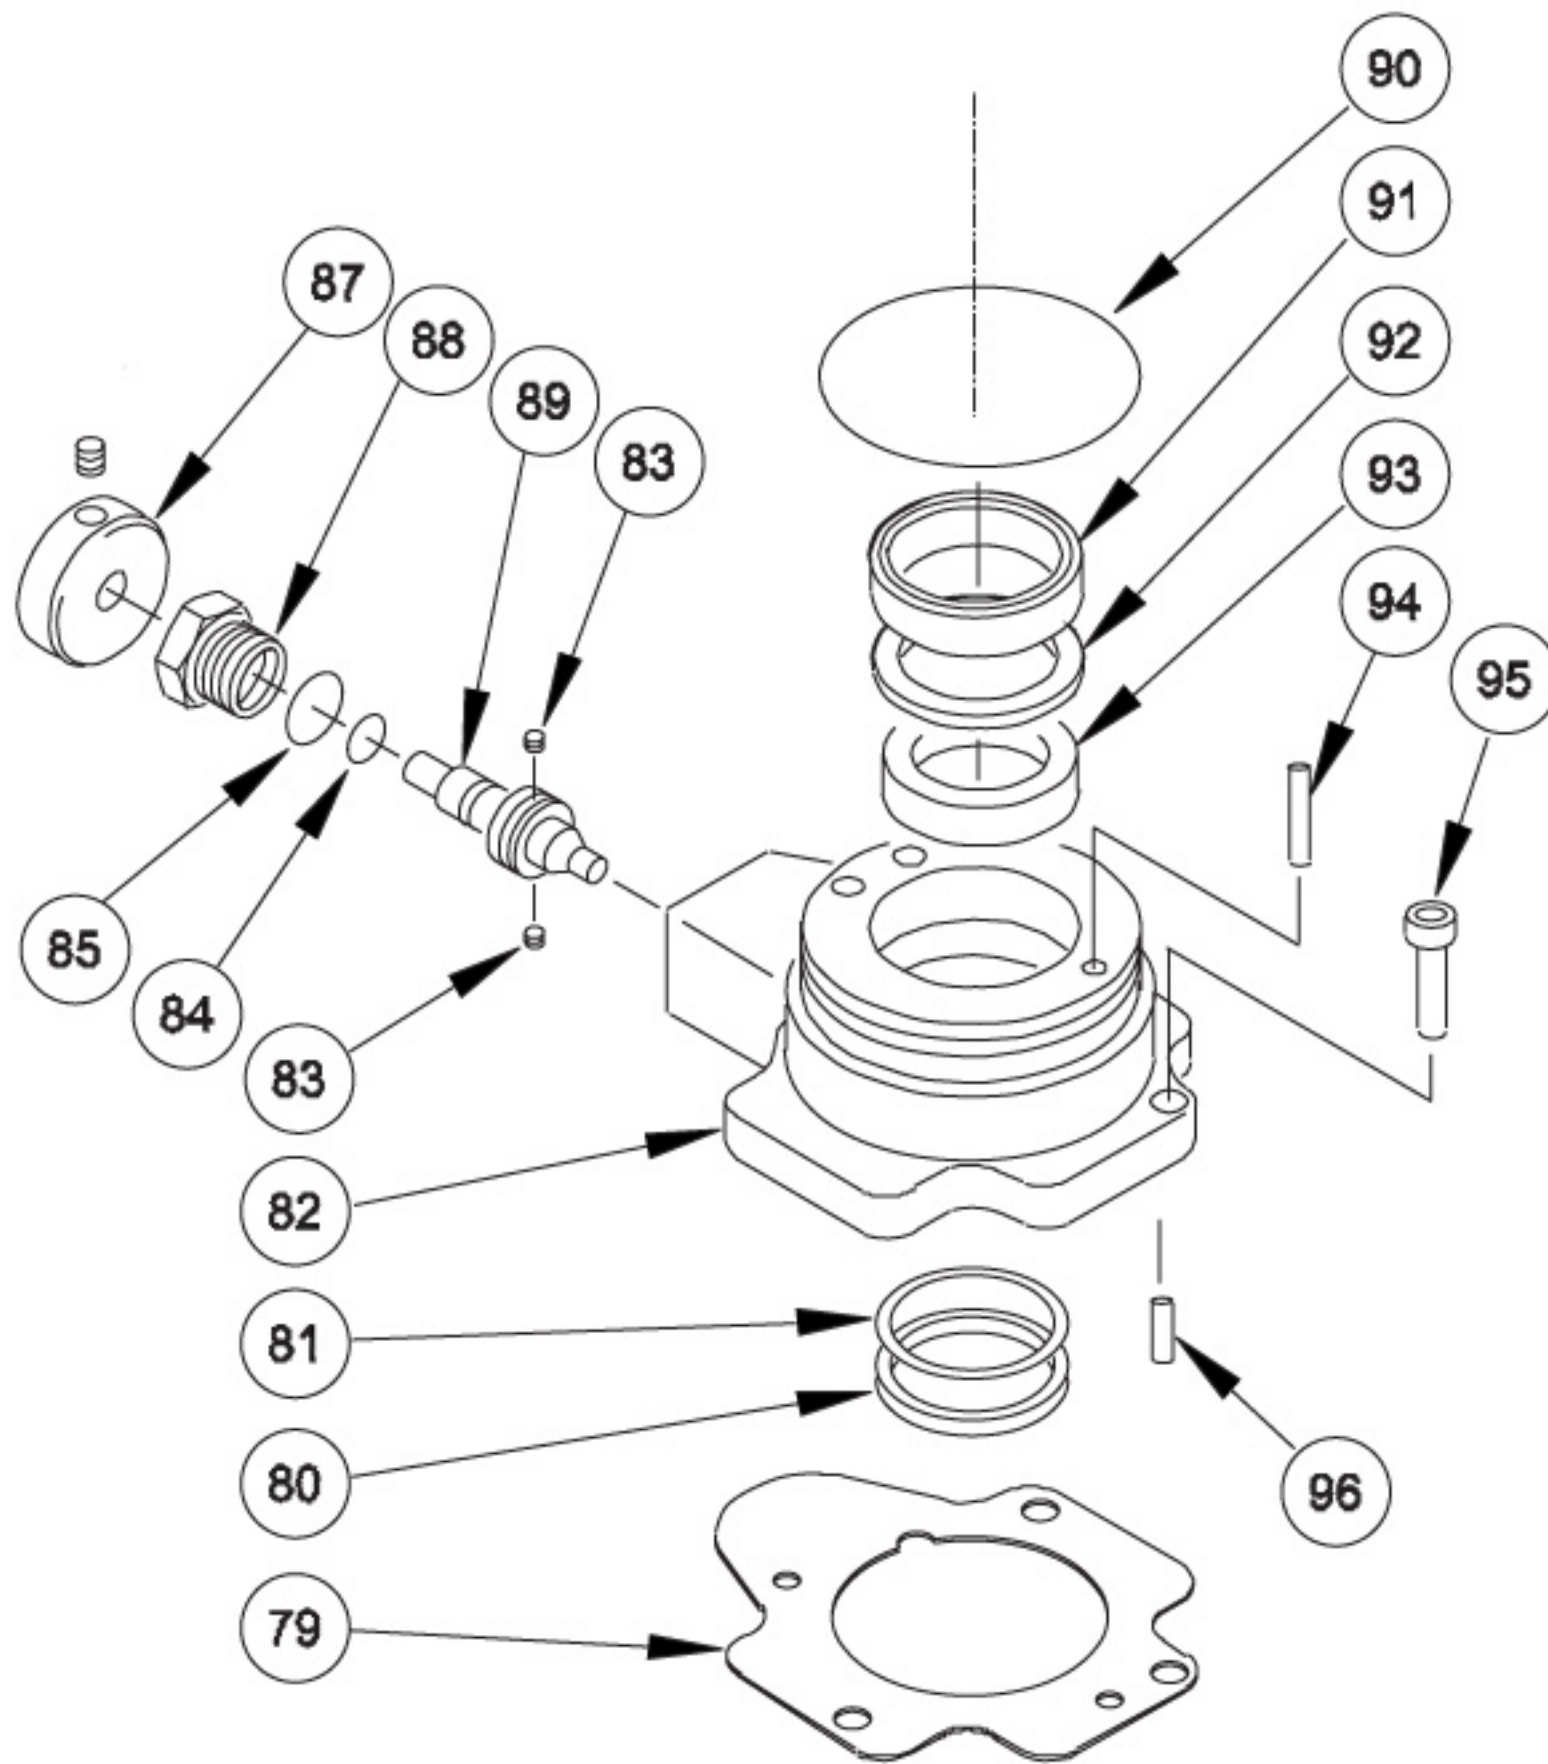

No.	Part #	Description
21	04054	O-RING 2-233 R17 90D BUNA
22	04060	ACCUMULATOR CYLINDER
23	04059	ACCUMULATOR DIAPHRAGM
24	04779	ACCUMULATOR CHAMBER
25	04780	BACK UP WASHER
26	04386	CUP SEAL
27	04750	WASHER
28	06268	TUBE SEAL
29	06265	PISTON
30	04068	FLOW SLEEVE TUBE
31	07889	FLOW SLEEVE
32	04065	AUTOMATIC VALVE
33	07890	ROLL PIN 3/16 X 1.5
56	04066	AUTOMATIC VALVE BODY
57	04571	PUSH PIN
58	04067	PUSH PIN
59	03786	GPM STICKER 7-9 2000PSI
60	05152	DECAL-LOGO/ADDRESS
100	05641	O-RING 2-036 R17 90D BUNA
101	00026	O-RING 2-008 R16
102	04776	TUBE CONNECTOR
103	04796	NAME TAG-SK58 NSI SUB 02754

No.	Part #	Description
79	04774	GASKET
80	23395	QUAD RING -327
81	23399	BACK-UP RING MS27595 -326
82	04769	DRIVE MOTOR CONTROL BLOCK
83	00634	NYLON CAP LOCK
84	01362	O-RING 2-011 R16
85	01605	O-RING 3-908 R17 90D BUNA
87	04753	MOTOR CONTROL KNOB
88	04773	VALVE GUIDE
89	04783	MOTOR CONTROL VALVE
90	04073	O-RING 2-231 R17 90D BUNA
91	30890	ROD SEAL 1-3/8x1-7/8x3/8
92	04755	SEAL WASHER
93	04790	CUP SEAL
94	03009	ROLL PIN
95	02688	HSHCS 5/16-18UNCx3/4 GR8
96	03047	ROLL PIN 3/16DIAx3/4