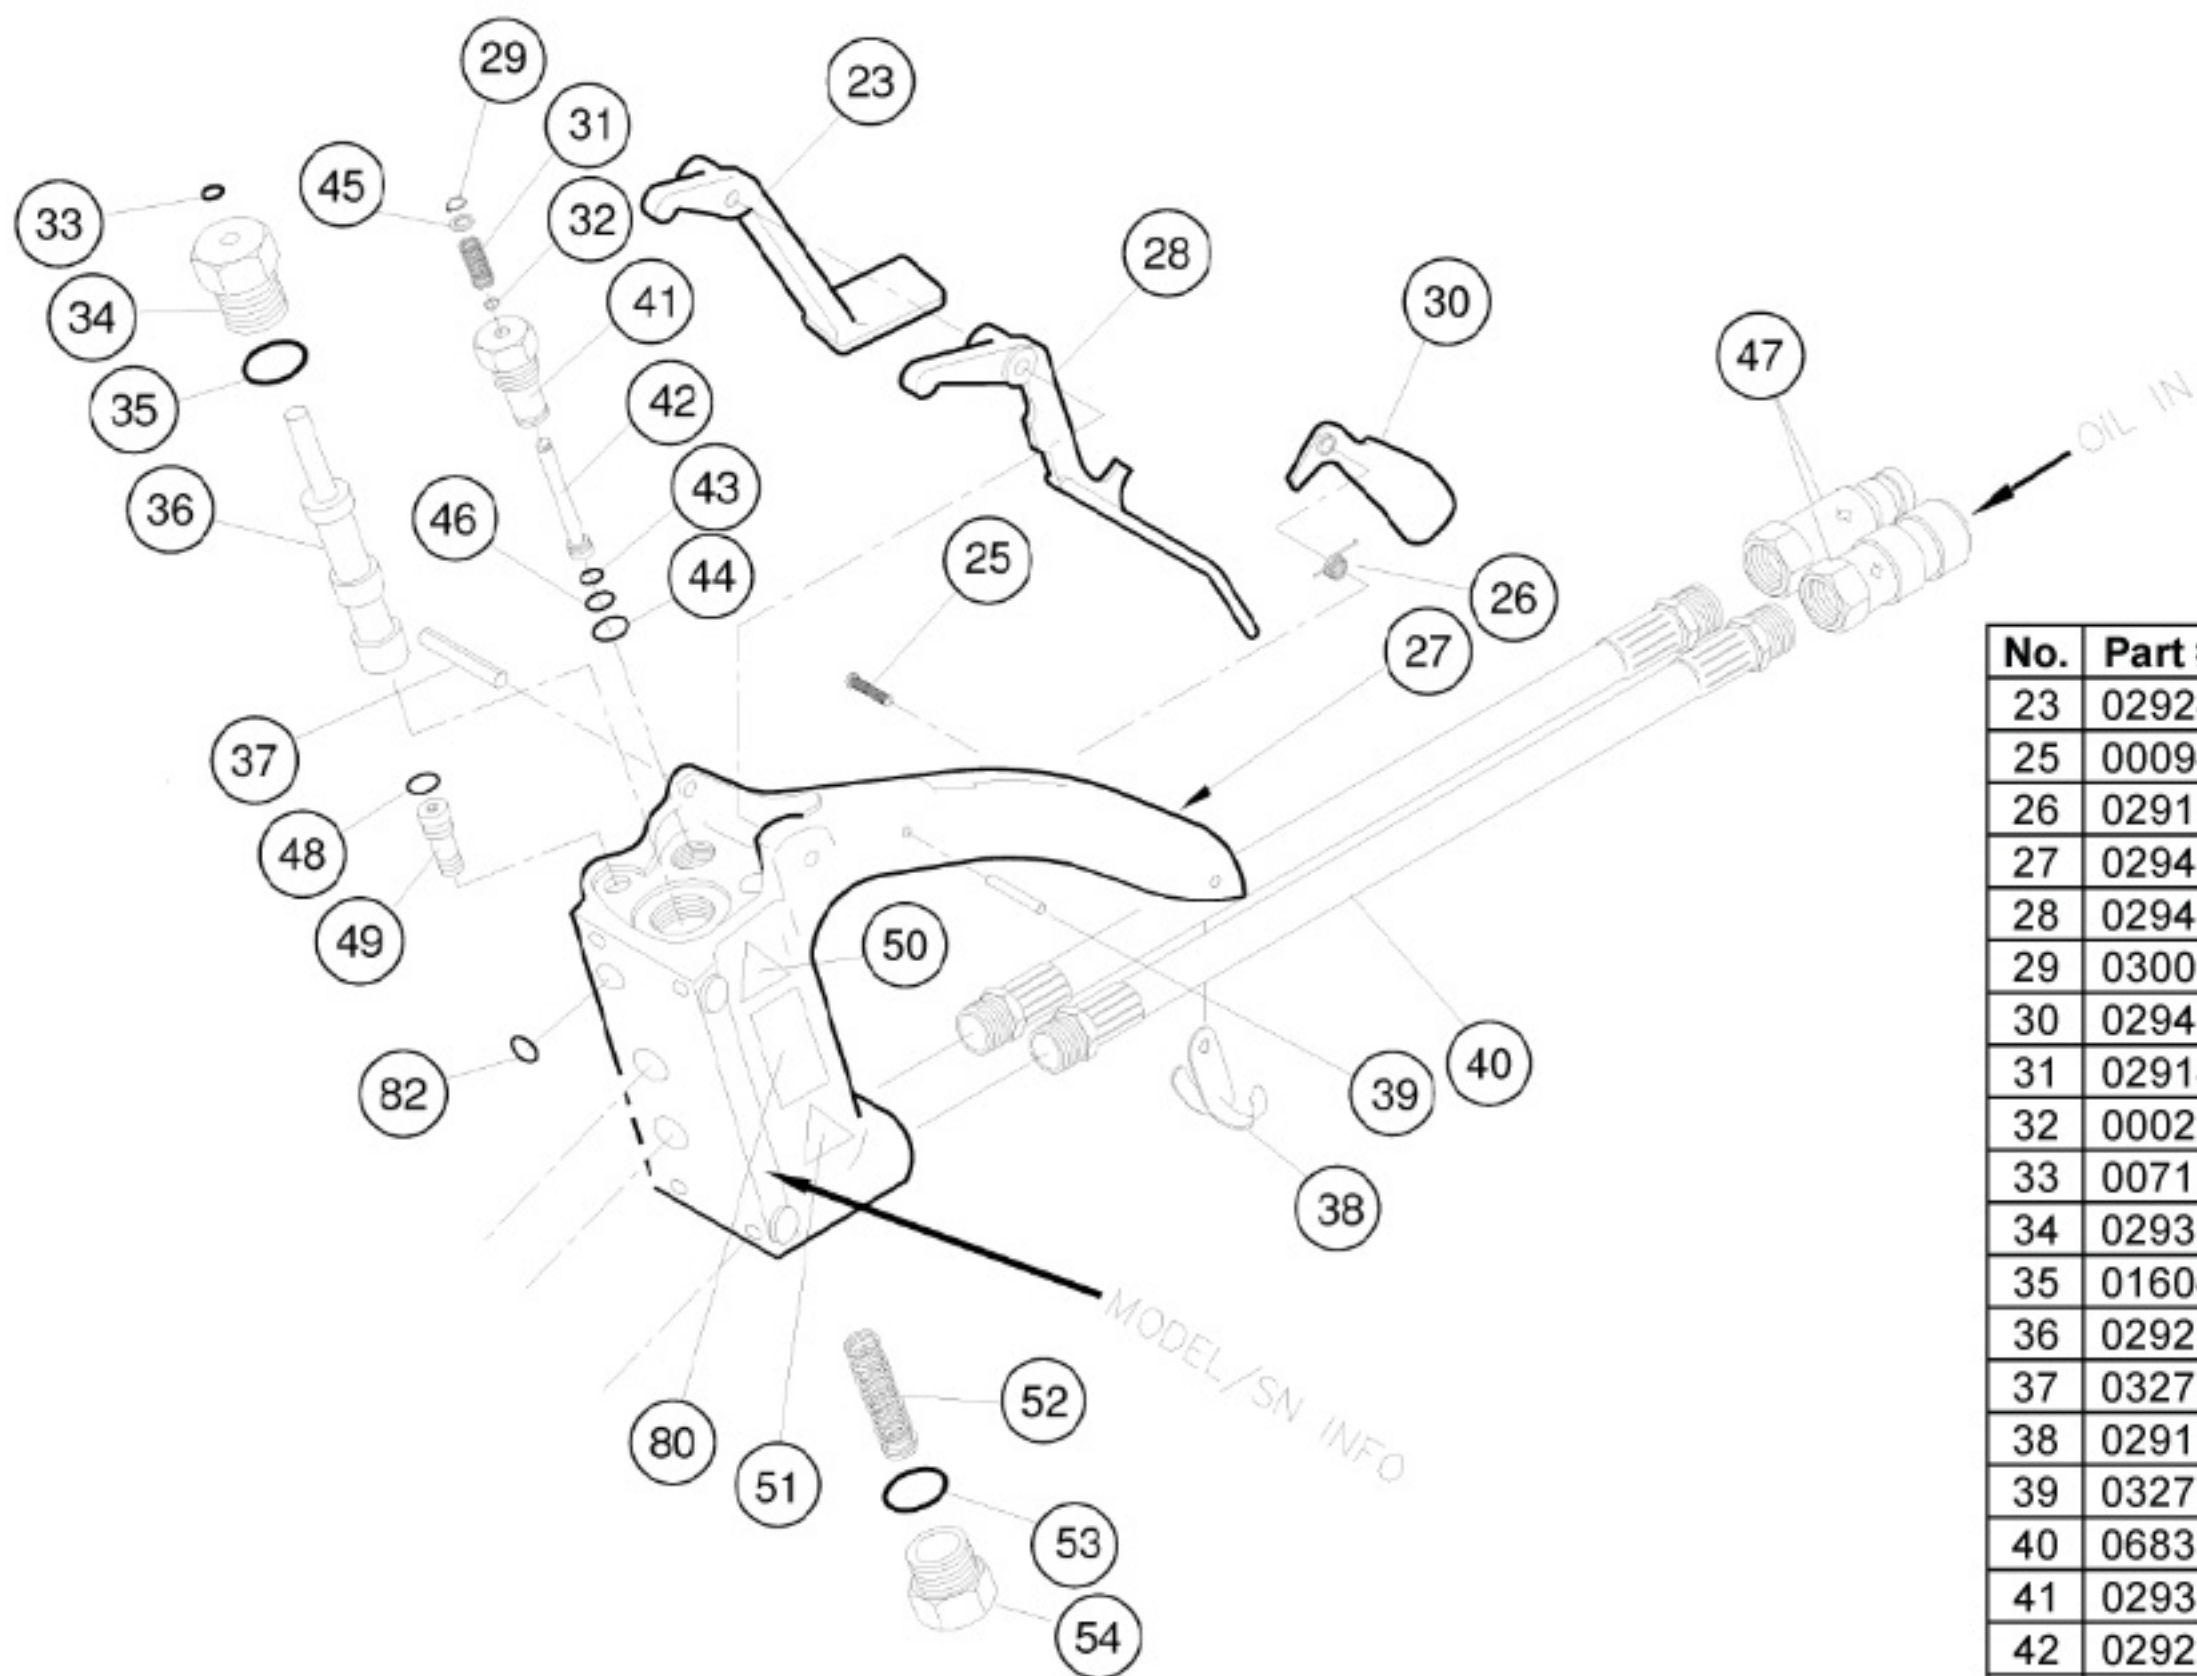

No.	Part #	Description
1	00612	HSHCS 1/4-20UNCx2-1/4 SST
2	31849	GEAR HOUSING ASSY
3	06316	BUSHING 7/16 ID X 1/2 LONG
4	06853	DRIVE GEAR
5	06854	IDLER SHAFT
6	06855	IDLER GEAR
7	00713	DOWEL PIN
8	00178	O-RING 2-034 R16 70D BUNA
9	21417	FRONT BEARING HOUSING
10	00171	O-RING 2-017 R16 70D BUNA
11	00669	QUAD RING Q-4014-366Y
12	19884	SEAL GLAND
13	00170	RETAINING RING
14	06881	NEEDLE ROLLER
15	07359	MOTOR SHAFT
16	00148	BEARING
17	02905	O-RING 2-131 R16 70D BUNA
18	03104	KEEPER SEAL & BEARING
19	03110	ROTARY SHAFT SEAL
20	00633	RETAINER RING
21	01211	O-RING 2-016 R16 70D BUNA
22	03280	SEAL RACE SPACER
24	02751	REPLACEMENT NAME TAG
89	28323	STICKER "CE" 12MM

No.	Part #	Description
23	02924	MANUAL OIL TRIGGER
25	00094	SCREW
26	02915	TORSION SPRING
27	02945	VALVE HANDLE SUB ASSY
28	02941	TRIGGER (MACHINING)
29	03007	RETAINING RING
30	02943	SAFETY CATCH (MACH)
31	02914	COMP COIL SPRING
32	00026	O-RING 2-008 R16
33	00717	O-RING 2-010 R16
34	02931	VALVE CAP (ON-OFF)
35	01604	O-RING 3-910 R17 90D BUNA
36	02925	VALVE SPOOL OC-CW
37	03279	ROLL PIN
38	02911	HOSE CLIP
39	03278	ROLL PIN
40	06830	HOSE WHIP-100R1+ 18"-8NPT-8SAE
41	02932	MANUAL OILER PLUG
42	02922	MAN OILER PLUNGER
43	05632	O-RING 2-005 R16
44	01411	O-RING 3-906 R17 90D BUNA
45	04139	WASHER
46	01362	O-RING 2-011 R16
47	03974	FF COUPLER SET 3/8 BODY 1/2NPT
48	01362	O-RING 2-011 R16
49	02921	AUTOMATIC OILER ADJ PLUG
50	12535	CIRCUIT TYPE "E" STICKER
51	12536	CIRCUIT TYPE "F"
52	02916	COMP COIL SPRING
53	01604	O-RING 3-910 R17 90D BUNA
54	09437	PLUG
80	03790	GPM STICKER 10-14 2000PSI
82	00018	O-RING 2-013 R17 90D BUNA