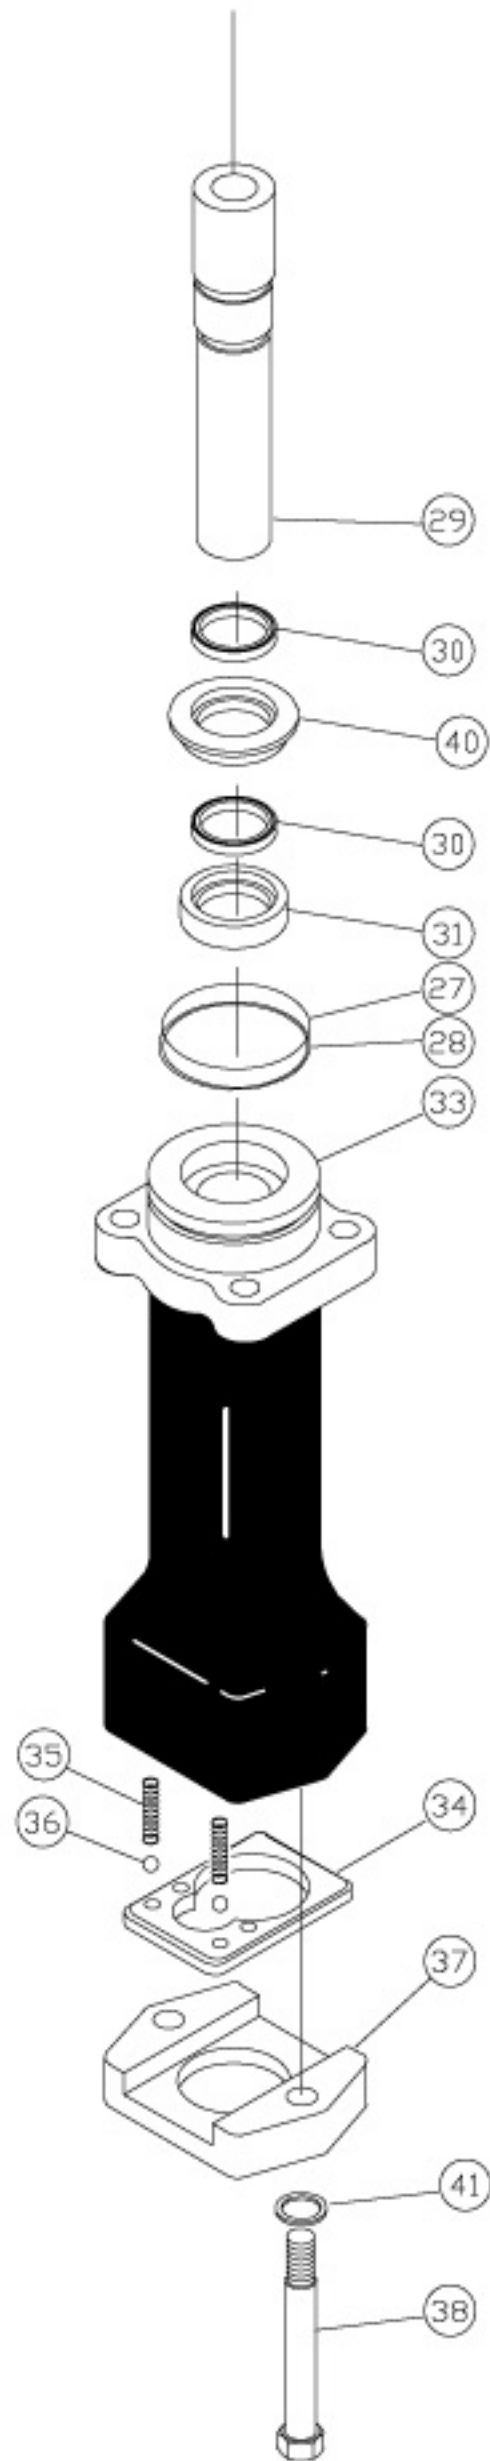

Location	Part Number	Description
1	02890	VALVE HANDLE ASSY
2	02853	TRIGGER
3	24316	SPIROL PIN 3/16 x 1-1/2 LPD
4	02959	SPOOL SCREW
5	24348	WASHER
6	02901	O-RING 3-902 R17 90D BUNA
7	03252	O-RING 2-013 R16 70D BUNA
8	01412	PIGTAIL HOSE ASSY 12 INCH
9	02846	ON-OFF SPRING
10	02881	VALVE SPOOL (OC)
11	03252	O-RING 2-013 R16 70D BUNA
12	00752	RETAINING RING
13	03973	COUPLER, 3/8 MALE 3/8 NPT FL. FACE
14	03972	COUPLER, 3/8 FEM. 3/8 NPT FL. FACE
15	28852	NAME TAG CH18
16	03786	GPM STICKER 7-9 2000 PSI
17	02870	OUTER TUBE-NSI SUB 02869
18	03958	OIL TUBE
19	01259	O-RING 2-029 R16 70D BUNA
20	03253	VALVE BODY
21	02848	BOLT ASSY
22	02880	REVERSING SPOOL
23	00211	O-RING 2-022 R25 90D URETHANE
24	03254	VALVE GLAND
25	01772	O-RING 2-018 R32
26	02454	ALLENUT
27	02177	O-RING 2-137 R17 90D BUNA
28	02865	BACK UP RING
39	02843	PIN
42	69400	FLOW SLEEVE OBS SUB 71475

Location	Part Number	Description
27	02177	O-RING 2-137 R17 90D BUNA
28	02865	BACK UP RING
29	03959	PISTON
30	02907	ROD SEAL
31	04175	INSERT
33	04006	RETAINING NOSE CH18U/W
34	04012	RETAINER
35	03190	COMP COIL SPRING
36	02436	STEEL BALL
37	04010	RETAINING CAP
38	02665	HHCS 5/16-18UNCx2 GR8
40	07049	INSERT
41	03031	LOCKWASHER 5/16 BLACK