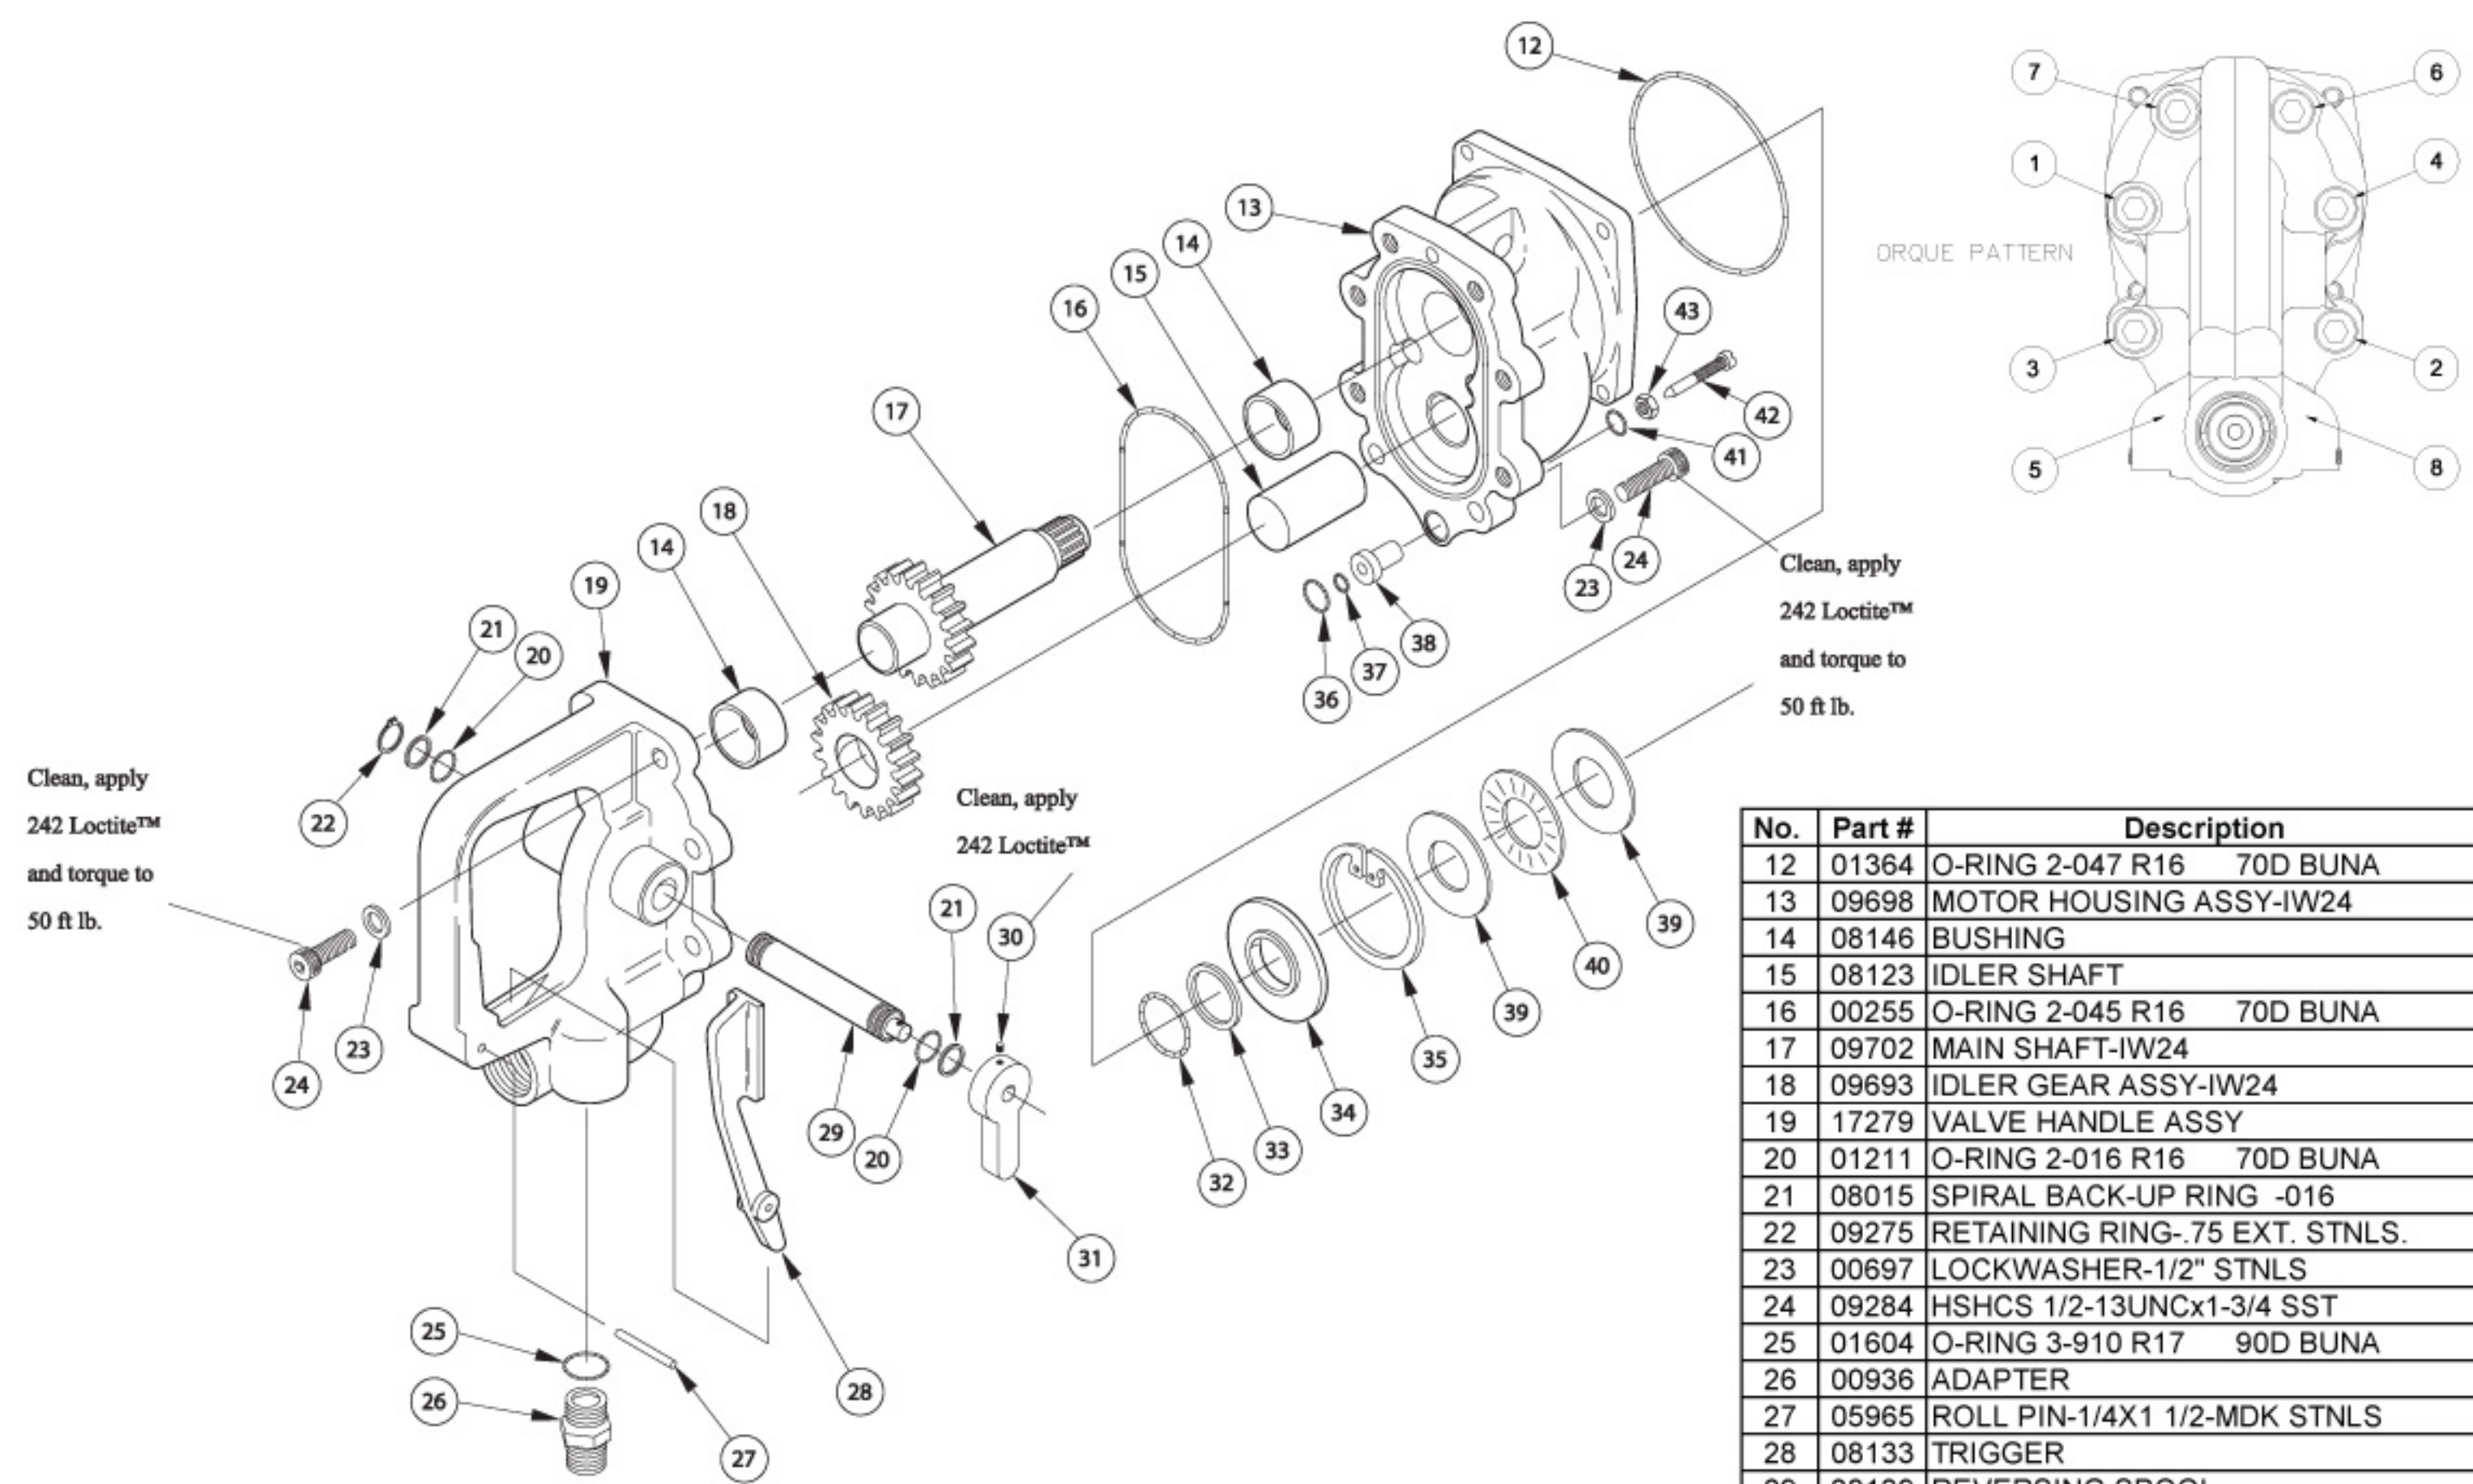

Location	Part Number	Description
1	22064	ROD WIPER
2	00026	O-RING 2-008 R16
3	22063	SPOOL CAP
4	06533	O-RING 3-916 R17 90D BUNA
5	23678	HEADED PUSH PIN
6	07998	ON/OFF SPOOL WELDMENT-OC
7	07986	RELIEF SEAT
8	08135	RELIEF POPPET
9	08131	SPOOL RETURN SPRING
10	08122	COIL SPRING
11	07982	SPRING REST

No.	Part #	Description
12	01364	O-RING 2-047 R16 70D BUNA
13	09698	MOTOR HOUSING ASSY-IW24
14	08146	BUSHING
15	08123	IDLER SHAFT
16	00255	O-RING 2-045 R16 70D BUNA
17	09702	MAIN SHAFT-IW24
18	09693	IDLER GEAR ASSY-IW24
19	17279	VALVE HANDLE ASSY
20	01211	O-RING 2-016 R16 70D BUNA
21	08015	SPIRAL BACK-UP RING -.016
22	09275	RETAINING RING-.75 EXT. STNLS.
23	00697	LOCKWASHER-1/2" STNLS
24	09284	HSHCS 1/2-13UNCx1-3/4 SST
25	01604	O-RING 3-910 R17 90D BUNA
26	00936	ADAPTER
27	05965	ROLL PIN-1/4X1 1/2-MDK STNLS
28	08133	TRIGGER
29	08139	REVERSING SPOOL
30	00580	SETSCREW-1/4-20 X 1/4HSH-STNLS
31	04939	LEVER
32	04888	O-RING 2-124 R16 70D BUNA
33	08180	BACK-UP RING-124
34	08125	SEAL BACK-UP WASHER
35	00663	RETAINER RING
36	00016	O-RING 2-015 R16 70D BUNA
37	00717	O-RING 2-010 R16
38	07995	INSERT
39	08147	THRUST BEARING RACE
40	08148	THRUST NEEDLE BEARING
41	03252	O-RING 2-013 R16 70D BUNA
42	07984	RELIEF ADJUSTMENT SCREW
43	09277	HEX NUT 5/16-18 STNLS

Location	Part Number	Description
44	15407	DEAD HANDLE
45	10792	HHCS 5/8-11UNCx1-1/4 SST
46	03788	GPM STICKER 4-12 2000PSI
47	09707	NAME TAG-IW24
48	10193	HAMMER CASE ASSY
49	10563	HAMMER CASE BUSHING
50	03608	DRIVE ANVIL 1-1/2" SQ
51	19485	HAMMER PIN
52	19484	INTEGRAL FRAME W/PINS
53	03607	HAMMER
54	21012	HAMMER CASE BUSHING-MODIFIED
55	01872	O-RING 2-136 R16 70D BUNA
56	00812	LOCK WASHER
57	10793	HSHCS 3/8-16UNCx1-1/4 SST