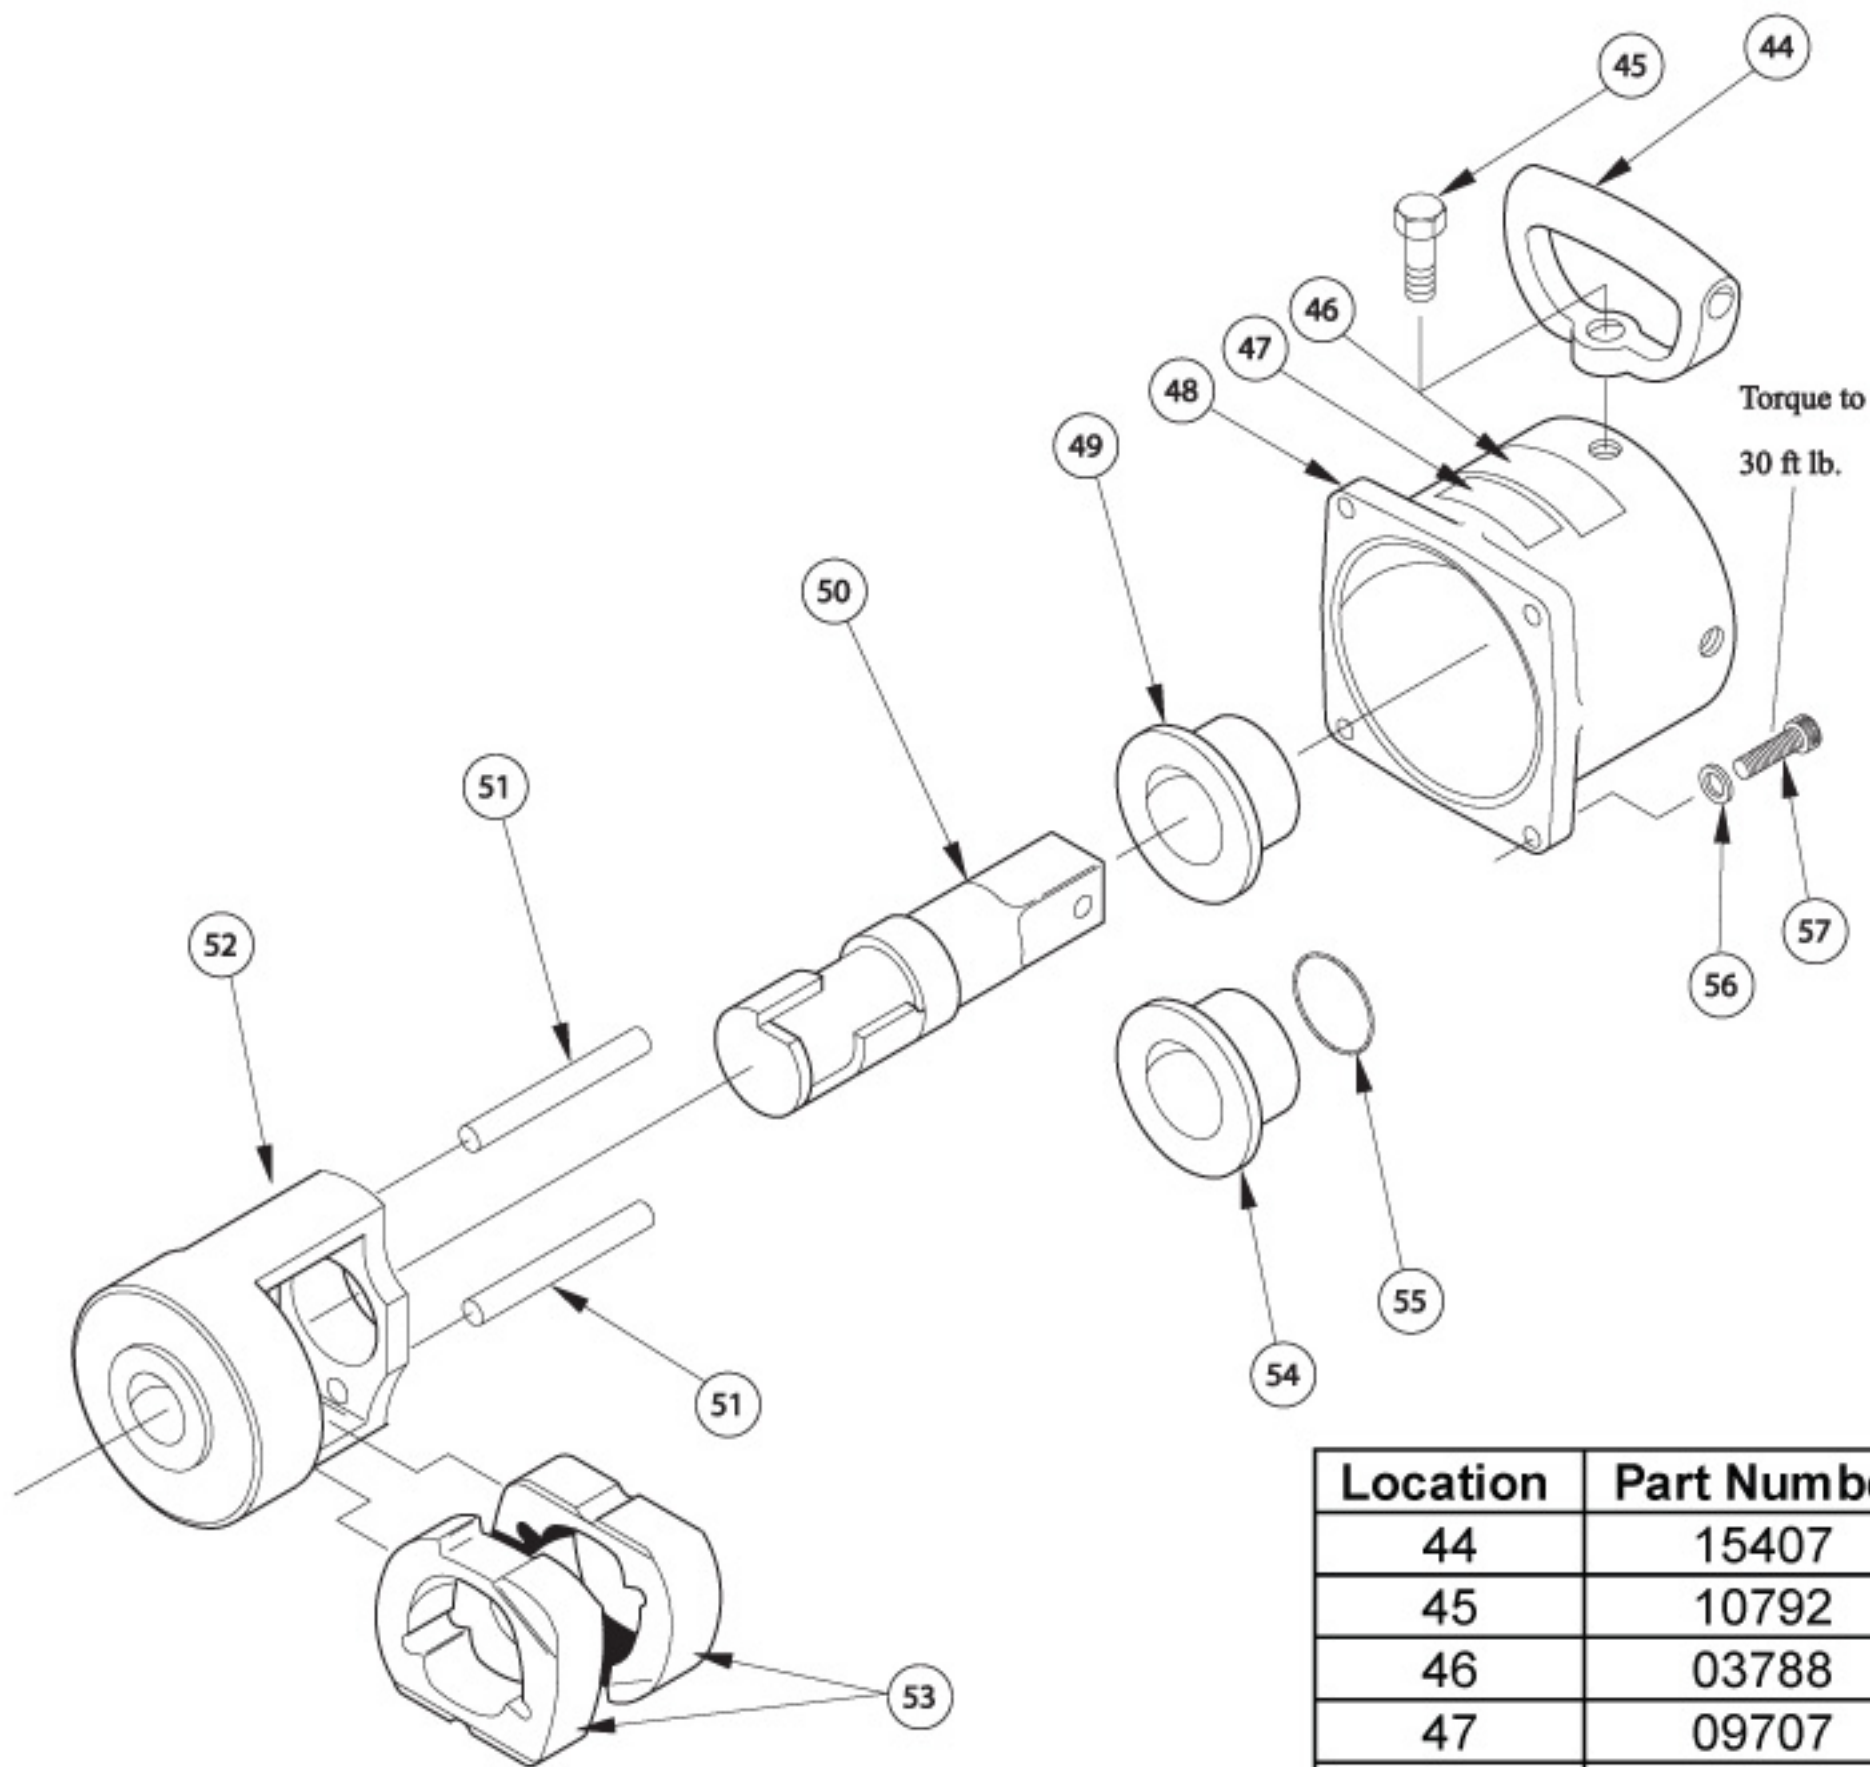

Location	Part Number	Description
1	22064	ROD WIPER
2	00026	O-RING 2-008 R16
3	22063	SPOOL CAP
4	06533	O-RING 3-916 R17 90D BUNA
5	23678	HEADED PUSH PIN
6	07998	ON/OFF SPOOL WELDMENT-OC
7	07986	RELIEF SEAT
8	08135	RELIEF POPPET
9	08131	SPOOL RETURN SPRING
10	08122	COIL SPRING
11	07982	SPRING REST

No.	Part #	Description
12	01364	O-RING 2-047 R16 70D BUNA
13	09698	MOTOR HOUSING ASSY-IW24
14	08146	BUSHING
15	08123	IDLER SHAFT
16	00255	O-RING 2-045 R16 70D BUNA
17	09702	MAIN SHAFT-IW24
18	09693	IDLER GEAR ASSY-IW24
19	17279	VALVE HANDLE ASSY
20	01211	O-RING 2-016 R16 70D BUNA
21	08015	SPIRAL BACK-UP RING -.016
22	09275	RETAINING RING-.75 EXT. STNLS.
23	00697	LOCKWASHER-1/2" STNLS
24	09284	HSHCS 1/2-13UNCx1-3/4 SST
25	01604	O-RING 3-910 R17 90D BUNA
26	00936	ADAPTER
27	05965	ROLL PIN-1/4X1 1/2-MDK STNLS
28	08133	TRIGGER
29	08139	REVERSING SPOOL
30	00580	SETSCREW-1/4-20 X 1/4HSH-STNLS
31	04939	LEVER
32	04888	O-RING 2-124 R16 70D BUNA
33	08180	BACK-UP RING-124
34	08125	SEAL BACK-UP WASHER
35	00663	RETAINER RING
36	00016	O-RING 2-015 R16 70D BUNA
37	00717	O-RING 2-010 R16
38	07995	INSERT
39	08147	THRUST BEARING RACE
40	08148	THRUST NEEDLE BEARING
41	03252	O-RING 2-013 R16 70D BUNA
42	07984	RELIEF ADJUSTMENT SCREW
43	09277	HEX NUT 5/16-18 STNLS

Location	Part Number	Description
44	15407	DEAD HANDLE
45	10792	HHCS 5/8-11UNCx1-1/4 SST
46	03788	GPM STICKER 4-12 2000PSI
47	09707	NAME TAG-IW24
48	10193	HAMMER CASE ASSY
49	10563	HAMMER CASE BUSHING
50	03608	DRIVE ANVIL 1-1/2" SQ
51	19485	HAMMER PIN
52	19484	INTEGRAL FRAME W/PINS
53	03607	HAMMER
54	21012	HAMMER CASE BUSHING-MODIFIED
55	01872	O-RING 2-136 R16 70D BUNA
56	00812	LOCK WASHER
57	10793	HSHCS 3/8-16UNCx1-1/4 SST