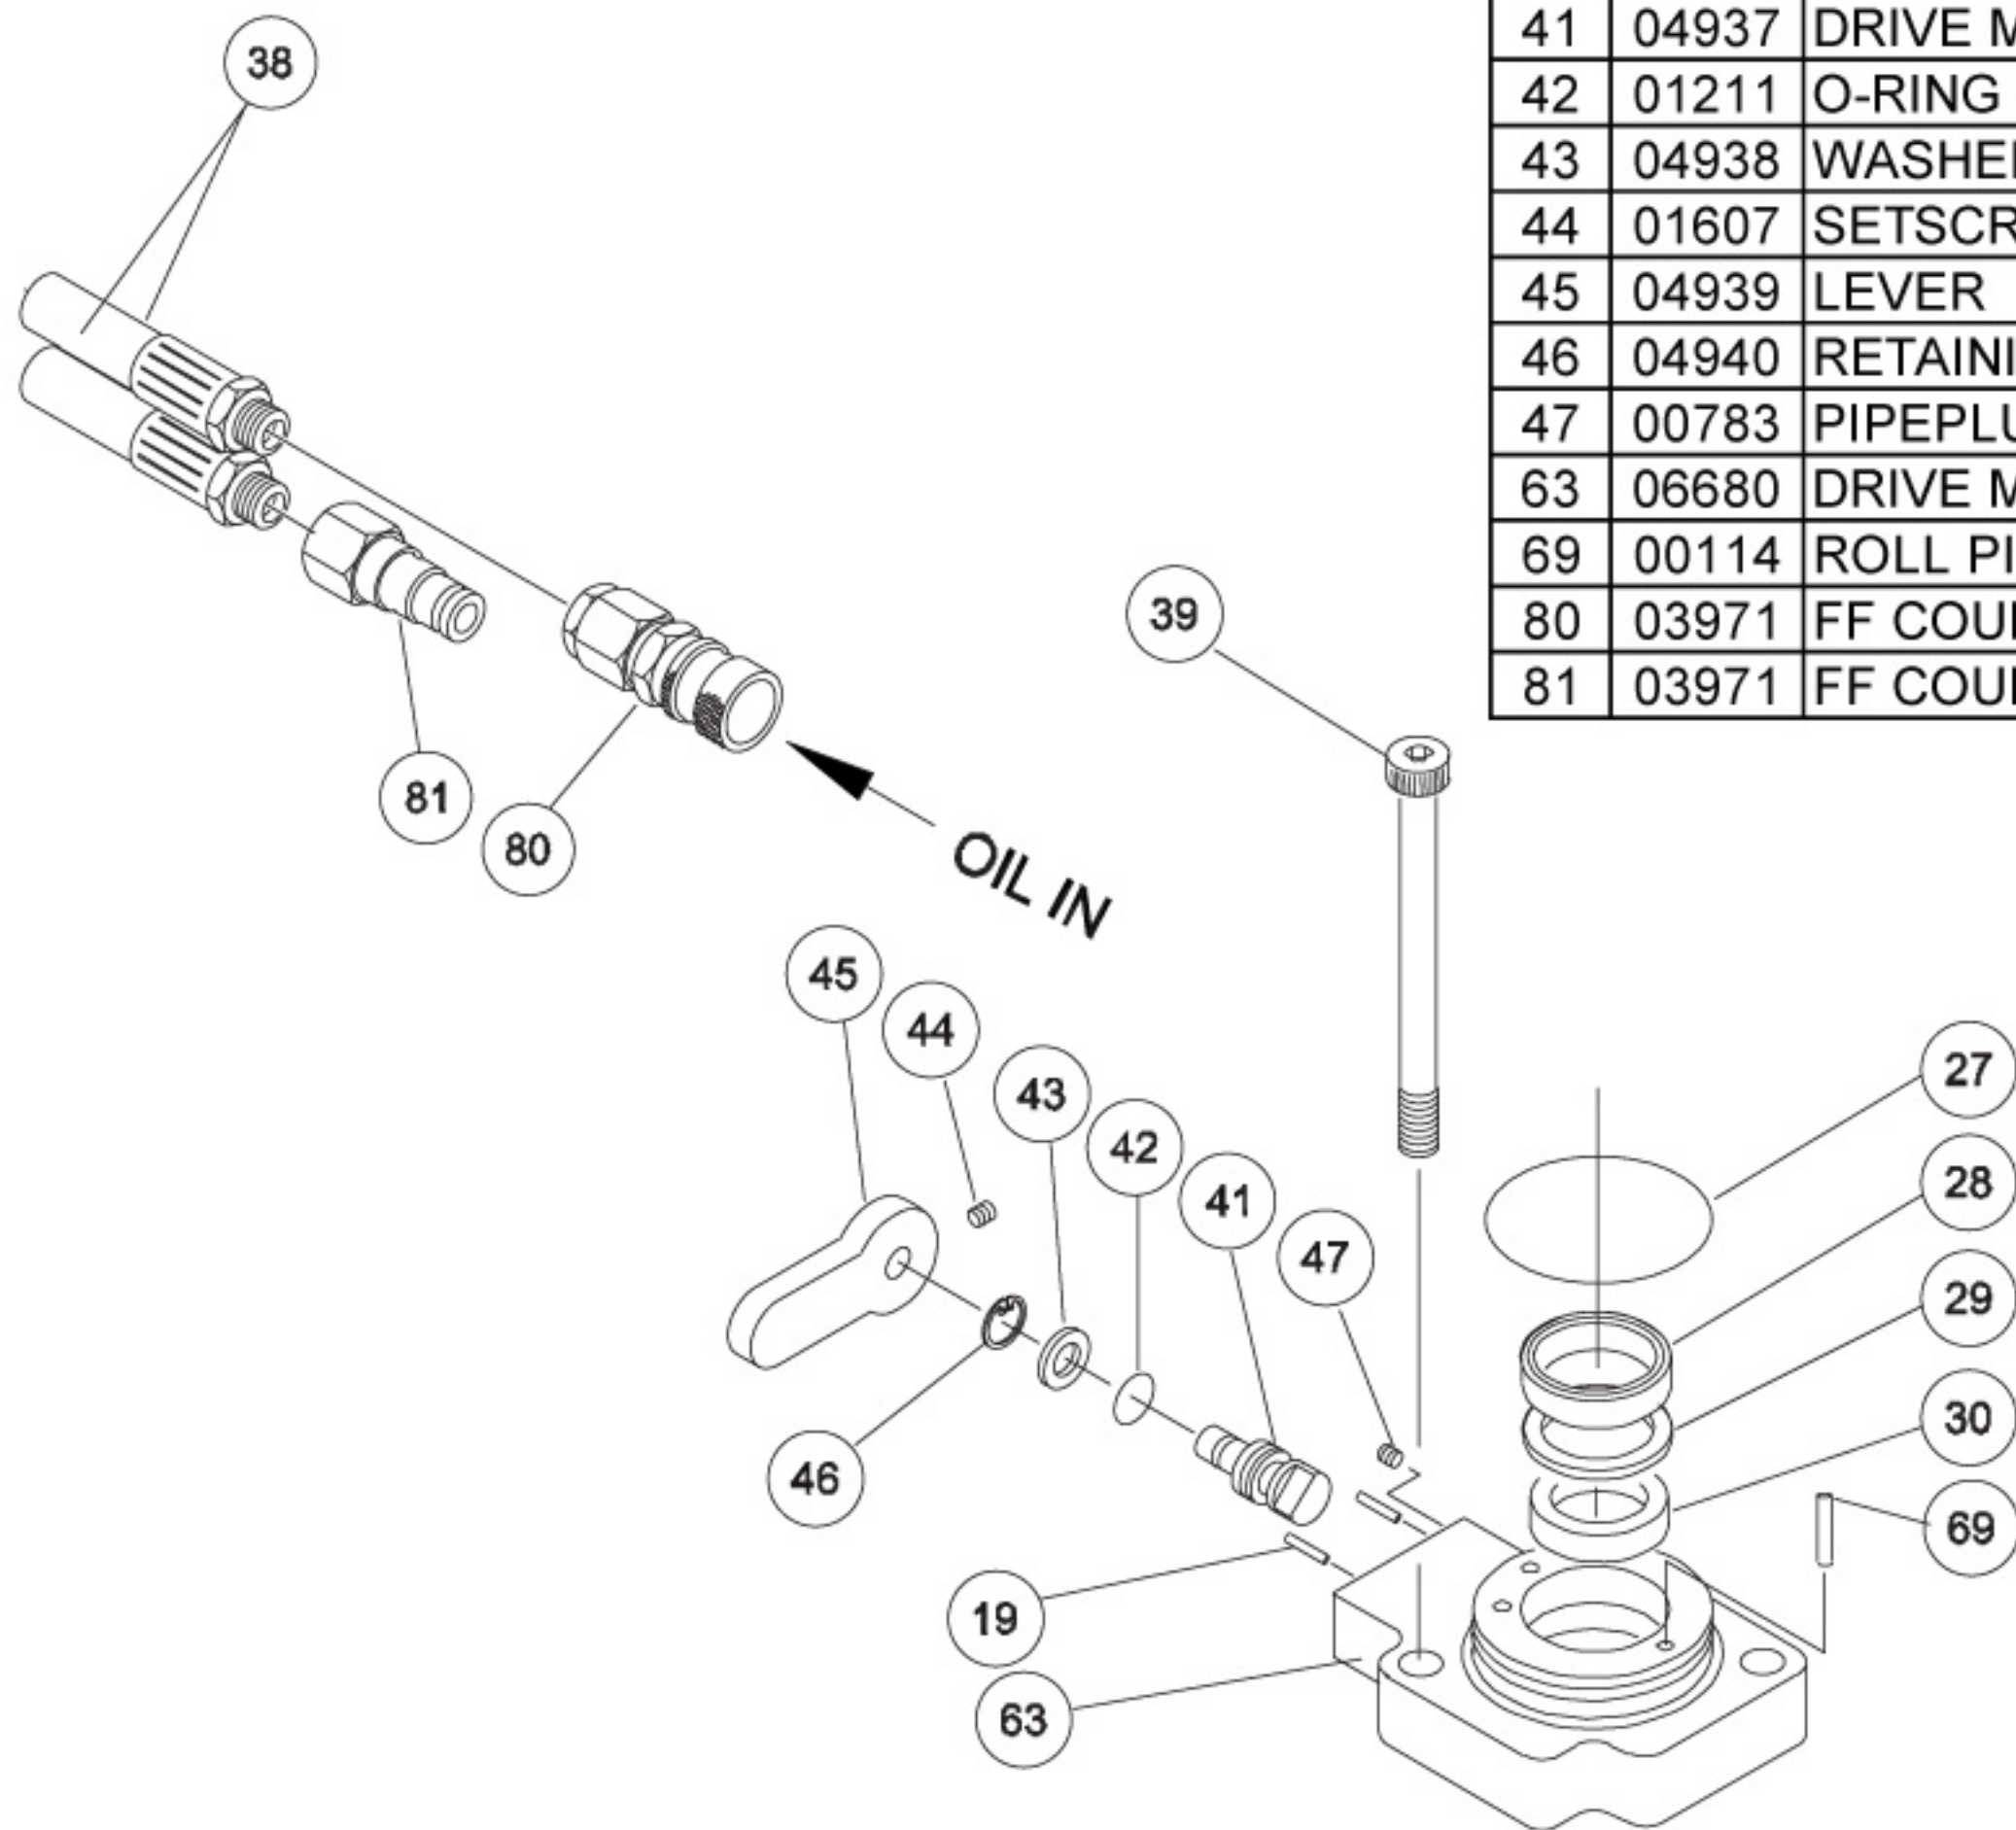

No.	Part #	Description
1	07483	HANDLE
2	04371	TRIGGER
3	04077	VALVE SPOOL OC
3	04593	VALVE SPOOL CC
4	20499	CHARGE VALVE
5	00844	SPIROL PIN 1/4x1-5/8 HCP
6	04372	HSHCS 1/2-13UNCx5-1/2
7	04932	SIDE ROD
8	04374	LOCK NUT 5/8-18
9	04056	ROD WIPER 5/16 X 9/16 X 3/16
10	01362	O-RING 2-011 R16
11	00293	O-RING 2-115 R17 90D BUNA
12	04057	BUSHING
13	04058	SPRING
14	07479	ACCUMULATOR DIAPHRAGM
15	05988	ACCUMULATOR VALVE BLOCK ASSY
16	04378	PORTING BLOCK
17	04379	O-RING 2-145 R17 90D BUNA
18	04380	AUTOMATIC VALVE BODY
19	02900	ROLL PIN
20	04381	BACK-UP RING
21	04571	PUSH PIN
22	04382	AUTOMATIC VALVE
23	04383	FLOW SLEEVE TUBE
24	04605	PUSH PIN
25	04384	FLOW SLEEVE
26	04954	PISTON HD45
31	05243	ORIFICE PLUG
32	03786	GPM STICKER 7-9 2000PSI
33	05152	DECAL-LOGO/ADDRESS
35	07493	O-RING PLUG-MALE
37	02494	HANDLE GRIP
38	01652	PIGTAIL HOSE ASSEMBLY 12 INCH
40	25534	WASHER
71	29689	NAME TAG HD45 'CE'
72	66297	STICKER-SND PWR LVL-114
73	11207	CIRCUIT TYPE D STICKER
74	28322	STICKER "CE" 25MM
75	28409	COMPOSITE SAFETY DECAL
76	01605	O-RING 3-908 R17 90D BUNA
77	07594	TRIGGER LOCK
78	07593	COMP COIL SPRING
79	00224	RETAINER RING

No.	Part #	Description
19	02900	ROLL PIN
27	02022	O-RING 2-228 R16 70D BUNA
28	04386	CUP SEAL
29	04780	BACK UP WASHER
30	04934	CUP SEAL
38	01652	PIGTAIL HOSE ASSEMBLY 12 INCH
39	04936	HSHCS 1/2-13UNCx4-1/2
41	04937	DRIVE MOTOR CONTROL VALVE
42	01211	O-RING 2-016 R16 70D BUNA
43	04938	WASHER
44	01607	SETSCREW 1/4-20x1/4 CUP PT HS
45	04939	LEVER
46	04940	RETAINING RING 1 3/16 INT
47	00783	PIPEPLUG 1/16-27x.2425NPT FSHH
63	06680	DRIVE MOTOR CONTROL BLOCK ASSY
69	00114	ROLL PIN
80	03971	FF COUPLER SET 3/8 BODY 3/8NPT
81	03971	FF COUPLER SET 3/8 BODY 3/8NPT