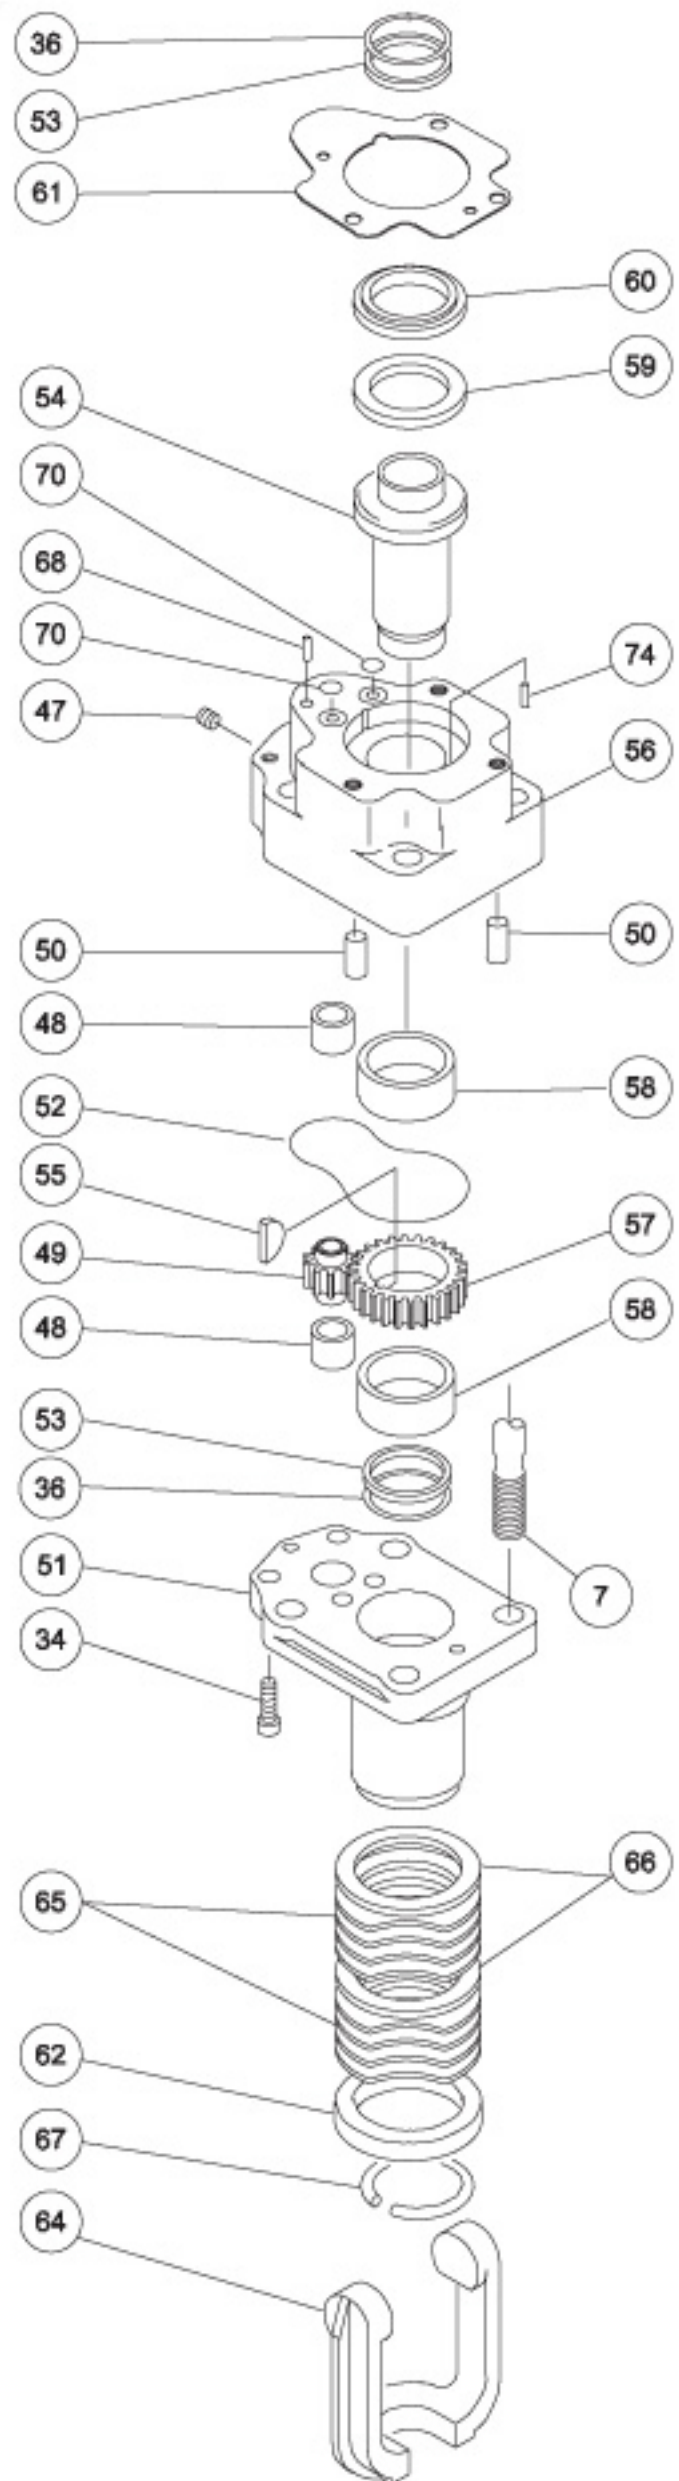

No.	Part #	Description
1	07483	HANDLE
2	04371	TRIGGER
3	04077	VALVE SPOOL OC
3	04593	VALVE SPOOL CC
4	20499	CHARGE VALVE
5	00844	SPIROL PIN 1/4x1-5/8 HCP
6	04372	HSHCS 1/2-13UNCx5-1/2
7	04932	SIDE ROD
8	04374	LOCK NUT 5/8-18
9	04056	ROD WIPER 5/16 X 9/16 X 3/16
10	01362	O-RING 2-011 R16
11	00293	O-RING 2-115 R17 90D BUNA
12	04057	BUSHING
13	04058	SPRING
14	07479	ACCUMULATOR DIAPHRAGM
15	05988	ACCUMULATOR VALVE BLOCK ASSY
16	04378	PORTING BLOCK
17	04379	O-RING 2-145 R17 90D BUNA
18	04380	AUTOMATIC VALVE BODY
19	02900	ROLL PIN
20	04381	BACK-UP RING
21	04571	PUSH PIN
22	04382	AUTOMATIC VALVE
23	04383	FLOW SLEEVE TUBE
24	04605	PUSH PIN
25	04384	FLOW SLEEVE
26	04954	PISTON HD45
31	05243	ORIFICE PLUG
32	03786	GPM STICKER 7-9 2000PSI
33	05152	DECAL-LOGO/ADDRESS
35	07493	O-RING PLUG-MALE
37	02494	HANDLE GRIP
38	01652	PIGTAIL HOSE ASSEMBLY 12 INCH
40	25534	WASHER
71	29689	NAME TAG HD45 'CE'
72	66297	STICKER-SND PWR LVL-114
73	11207	CIRCUIT TYPE D STICKER
74	28322	STICKER "CE" 25MM
75	28409	COMPOSITE SAFETY DECAL
76	01605	O-RING 3-908 R17 90D BUNA
77	07594	TRIGGER LOCK
78	07593	COMP COIL SPRING
79	00224	RETAINER RING

No.	Part #	Description
7	04932	SIDE ROD
34	00682	HSHCS 3/8-16UNCx1-3/4 GR8 PLN
36	11197	BACK-UP RING #MS27595-325
47	00783	PIPEPLUG 1/16-27x.2425NPT FSHH
48	03826	BEARING 13DU12
49	04033	IDLER GEAR
50	00713	DOWEL PIN
51	04942	MOTOR PLATE
52	01257	O-RING 2-043 R16 70D BUNA
53	11196	QUAD RING Q-4325-366Y
54	06678	DRIVE HEX 3/4
55	04787	WOODRUFF KEY STD NO 607
56	05976	MOTOR CHAMBER
57	05975	DRIVE GEAR
58	04947	BEARING GARLOCK 28DU16
59	04948	THRUST WASHER
60	04949	THRUST BACKUP WASHER
61	04950	GASKET
62	04759	SPRING BACK-UP
64	16445	LATCH
65	07063	WAVE SPRING
66	04756	LATCH WASHER
68	01749	ROLL PIN
70	00018	O-RING 2-013 R17 90D BUNA
74	28322	STICKER "CE" 25MM