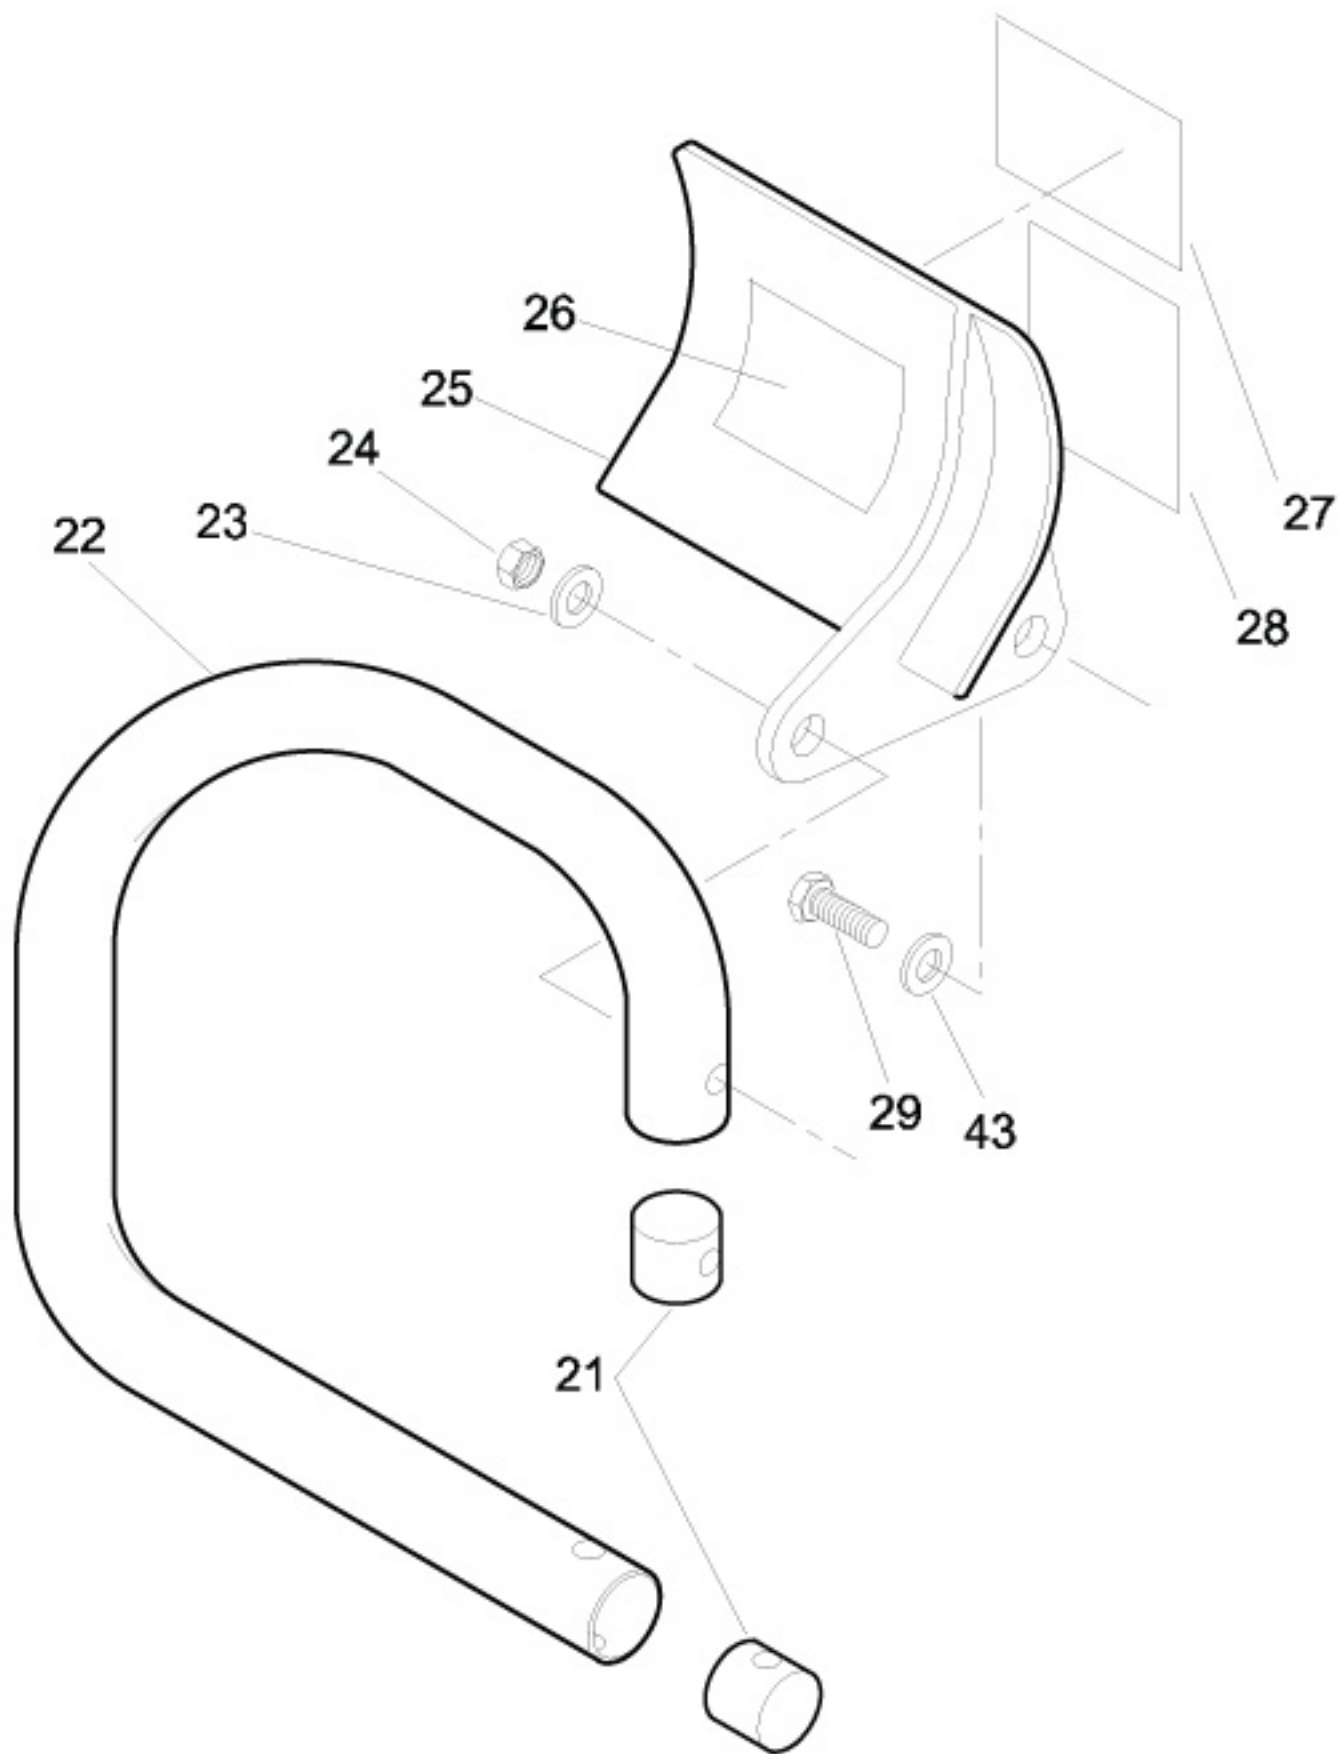

No.	Part #	Description
21	02649	HANDLE BAR RETAINER
22	07611	HANDLE BAR
23	02634	WASHER 5/16 PLAIN N TYPE A
24	09277	HEX NUT 5/16-18 STNLS
25	07473	HAND GUARD
26	13907	WARNING STICKER (KICKBACK)
27	12412	WARNING STICKER-ELECTRICAL
28	28409	COMPOSITE SAFETY DECAL
29	02446	HSHCS 1/4-20UNCx5/8 SST
43	04539	PLAIN WASHER 1/4