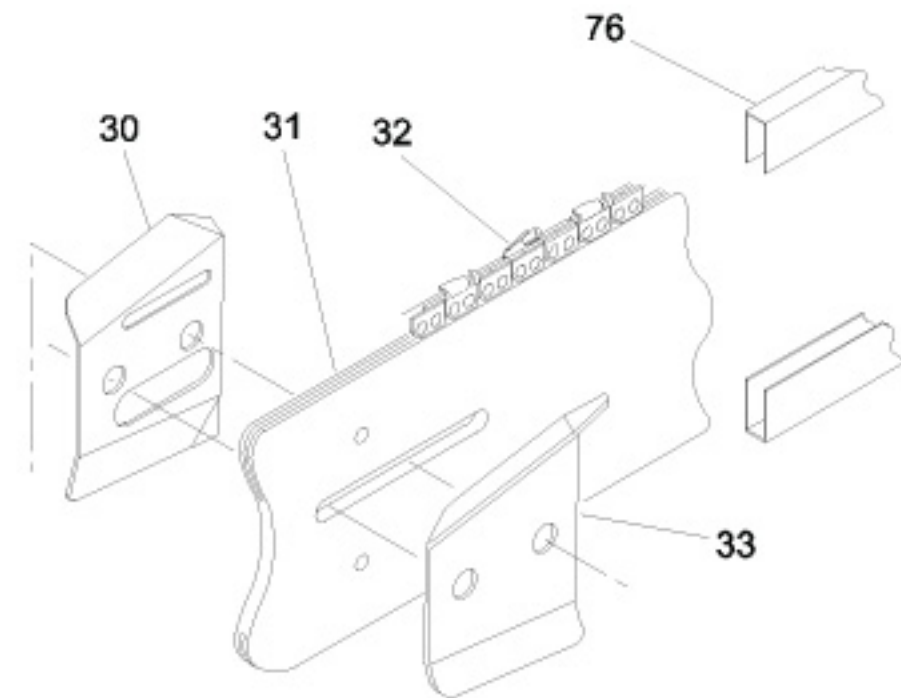

No.	Part #	Description
1	09622	HSHCS 10-24UNCx1-1/4 SST
2	07636	NAME TAG-CS06
4	07652	REAR GEAR HOUSING ASSEMBLY
4	07834	GEAR CHAMBER ASSY
5	00289	DOWEL PIN
6	04041	BUSHING 06DU06
7	00020	O-RING 5-329 R17 90D BUNA
8	07612	IDLER SHAFT
9	04106	DRIVE GEAR (7-9 GPM)
9	07832	DRIVE GEAR (4-6 GPM)
11	00788	NUT
19	00230	HSHCS 5/16-18UNCx1-1/4 SST.GR8
20	01116	BUCKING CLEAT
30	66577	CHAIN GUIDE PLATE-INSIDE
31	08347	SAW BAR 12"
31	07638	SAW BAR-15 IN CUT
31	07639	SAW BAR-20 IN CUT 208RNBK095
32	08348	SAW CHAIN 56 DRIVE LINKS
32	07641	SAW CHAIN 64 DRIVE LINKS
32	07642	SAW CHAIN 78 DRIVE LINKS
33	66578	CHAIN GUIDE PLATE-OUTSIDE
50	04044	NEEDLE ROLLER
75	03786	GPM STICKER 7-9 2000PSI
75	03782	GPM STICKER 4-6 2000PSI
76	05144	CHAIN GUARD -- BG16