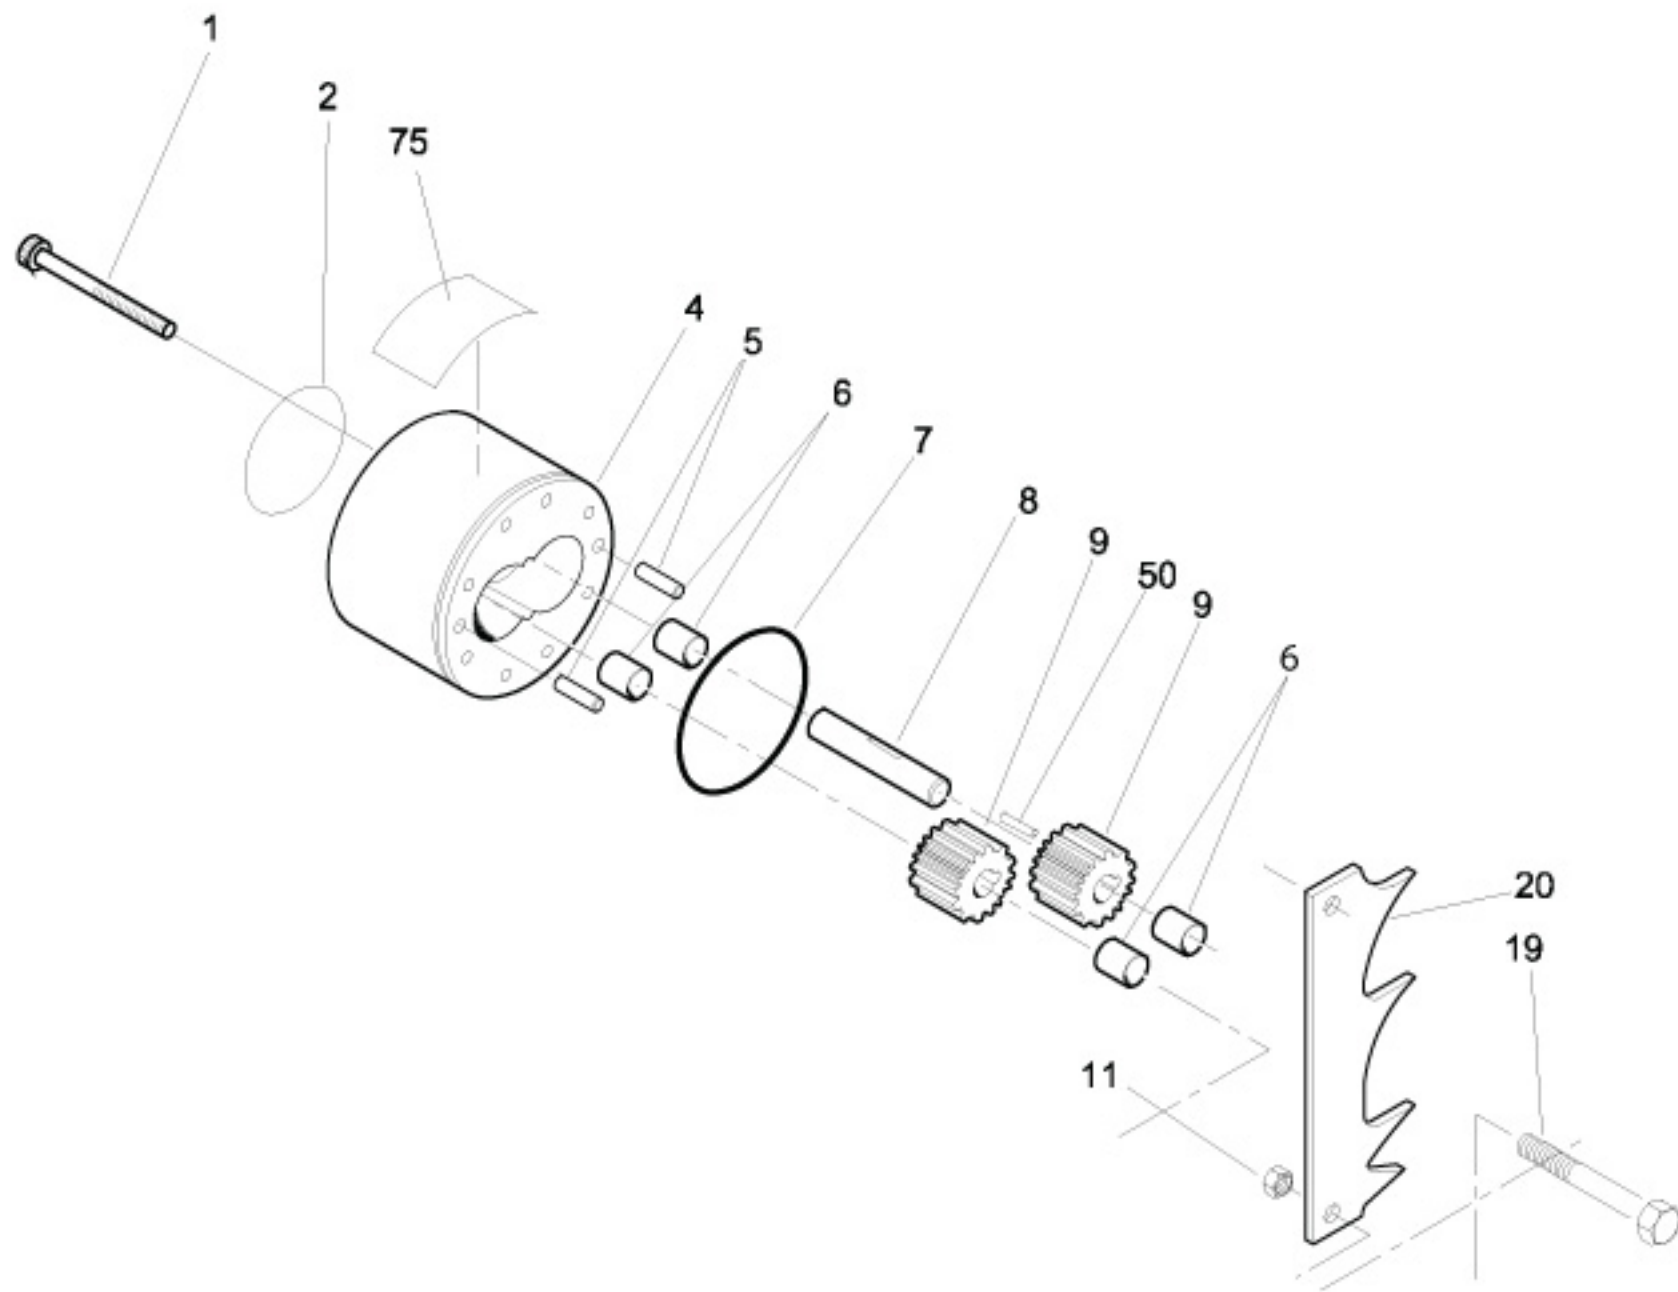

No.	Part #	Description
3	28323	STICKER "CE" 12MM
12	01362	O-RING 2-011 R16
13	02921	AUTOMATIC OILER ADJ PLUG
14	17784	SOUND PWR. LVL. STICKER-BR40
15	07724	LOCKNUT 10-24 STNLS
16	07714	BAR ADJUSTMENT NUT
18	07723	SCREW- 10-24X2 FIL HD STNLS
23	02634	WASHER 5/16 PLAIN N TYPE A
28	28409	COMPOSITE SAFETY DECAL
29	02446	HSHCS 1/4-20UNCx5/8 SST
34	07618	CHAIN GUARD
35	07722	NUT 5/16-24 STNLS
36	00808	NUT 1/2-20 UNF L.H. Jam
37	07617	WASHER 17/32" ID 1 1/16" OD
38	07629	RIM SPROCKET-.325 P,7 TOOTH
39	07616	SPROCKET ADAPTER
40	06635	RET RING 1 3/8 INT
41	07720	BALL BEARING
42	04746	AUTOMATIC OILER STICKER
44	07623	CHAIN CATCHER
45	07630	STUD 5/16-18X5/16-24 1 1/4 LG
46	02764	HSHCS 5/16x3/4 SST
47	04037	SHAFT SEAL .356 ID X 3/32 CS
48	07615-S	SEAL BACK-UP WASHER
49	04856	RETAINING RING 7/8 INT
50	04044	NEEDLE ROLLER
51	07710	DRIVE SHAFT
52	16070	RETAINING RING
53	10536	SELECTOR SCREW
54	00026	O-RING 2-008 R16
55	07627	O-RING 2-016 R24 ASTM 2000
56	00875	ROLL PIN
57	07603	SAFETY CATCH
58	07715	COMPRESSION COIL SPRING
59	34093	TRIGGER CASTING
60	03972	COUPLER,3/8FEM. 3/8NPT FL.FACE
61	03973	COUPLER,3/8MALE 3/8NPT FL.FACE
62	28234	HOSE 301-01-05-06-08-06-12
63	01605	O-RING 3-908 R17 90D BUNA
64	07713	VALVE HANDLE ASSEMBLY
65	07718	ROLL PIN-3/16X1 STNLS
66	03278	ROLL PIN
67	11207	CIRCUIT TYPE D STICKER
68	10535	ON/OFF VALVE SPOOL
69	07626	O-RING 2-014 R24
70	07609	SPRING WASHER
71	07610	SPRING
72	00190	ROLL PIN
73	10537	KEEPER
74	07625-S	PLUG BUTTON
77	00767	GREASE FIT 1/4-28UNF STR THD